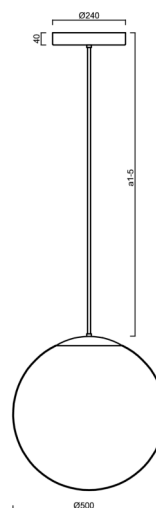

ADRIA P4 HP

LED-5L08E950Z11/098/a5/NK1W NB 3K##

WWW.OSMONT.CZ

ADRIA P4 HP

Product code: ADR72059

Type: LED-5L08E950Z11/098/a5/NK1W NB 3K##

Short description of the luminaire: Stainless steel brushed | pendant high-power LED light with emergency backup combined | TRIPLEX OPAL hand blown glass shade | rod pendant 100 cm |

Technical

Types of luminaires	Emergency combined
Mounting type	Suspended - rod
Base material	stainless steel steel
Shade material	three-layer glass TRIPLEX OPAL
Base color	brushed stainless steel
Shade color	white
Holding the shade	steel holder
Mounting location	ceiling
Width	500 mm
Length	500 mm
Height	500 mm
Diameter	ø 500 mm
Hinge length	1000 mm
mounting holes (diameter)	3xø5mm
Cable entrance	2xø16mm
Energy Class	D
Impact strength	IK01
Operating temperature	from 0°C to +30°C

*The warranty for the batteries is valid for 12 months from the date of purchase.

Installation dimensions:

Additional assortment:

Lampshade

Product code	Name	Color	Description	Picture	Drawing
20041	098	white	příslušenství		