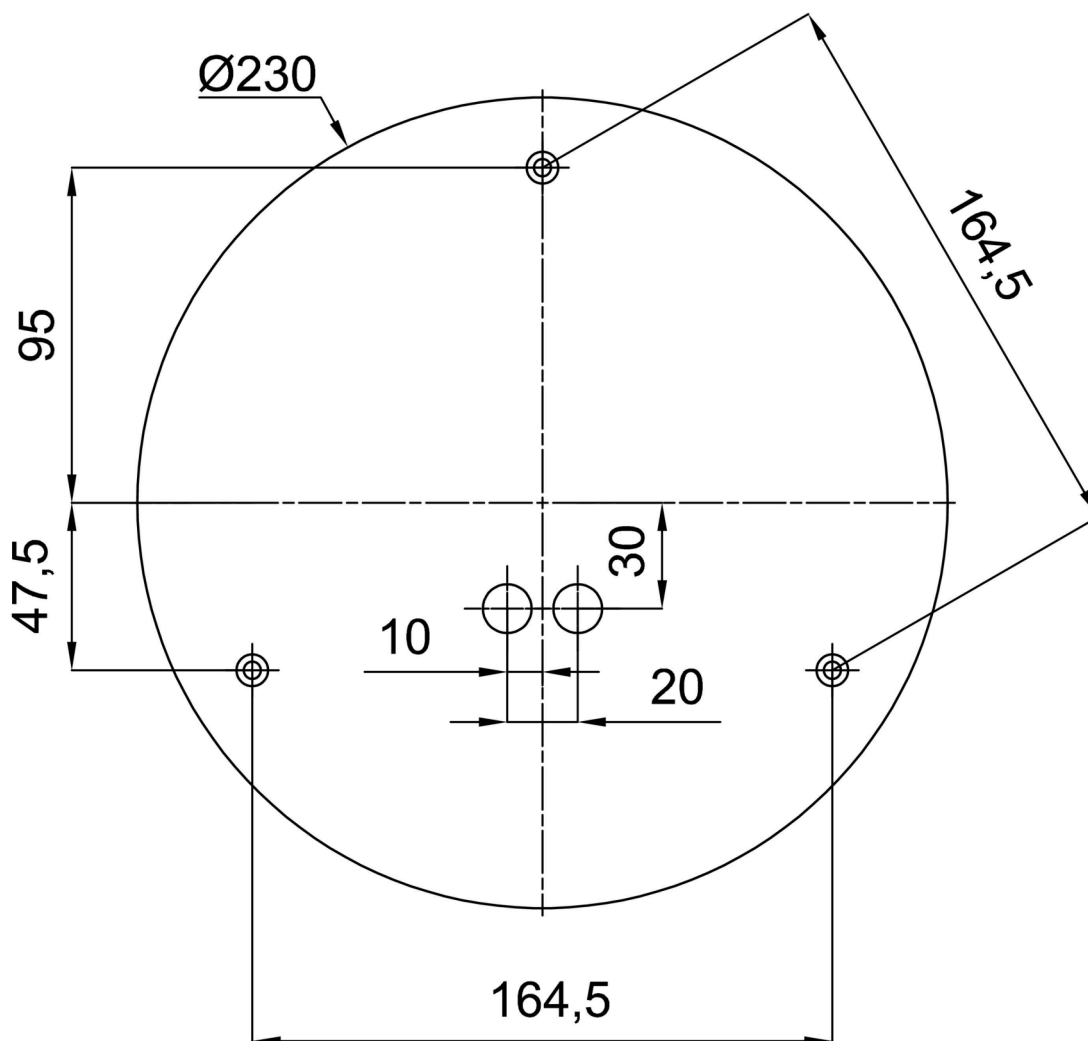

Technical

Types of luminaires	Emergency combined
Mounting type	Suspended - rod
Base material	stainless steel steel
Shade material	three-layer glass TRIPLEX OPAL
Base color	brushed stainless steel
Shade color	white
Holding the shade	steel holder
Mounting location	ceiling
Width	500 mm
Length	500 mm
Height	500 mm
Diameter	ø 500 mm
Hinge length	1000 mm
mounting holes (diameter)	3xø5mm
Cable entrance	2xø16mm
Energy Class	D
Impact strength	IK01
Operating temperature	from 0°C to +30°C

*The warranty for the batteries is valid for 12 months from the date of purchase.

Installation dimensions:

Additional assortment:

Lampshade

Product code	Name	Color	Description	Picture	Drawing
20041	098	white	příslušenství		