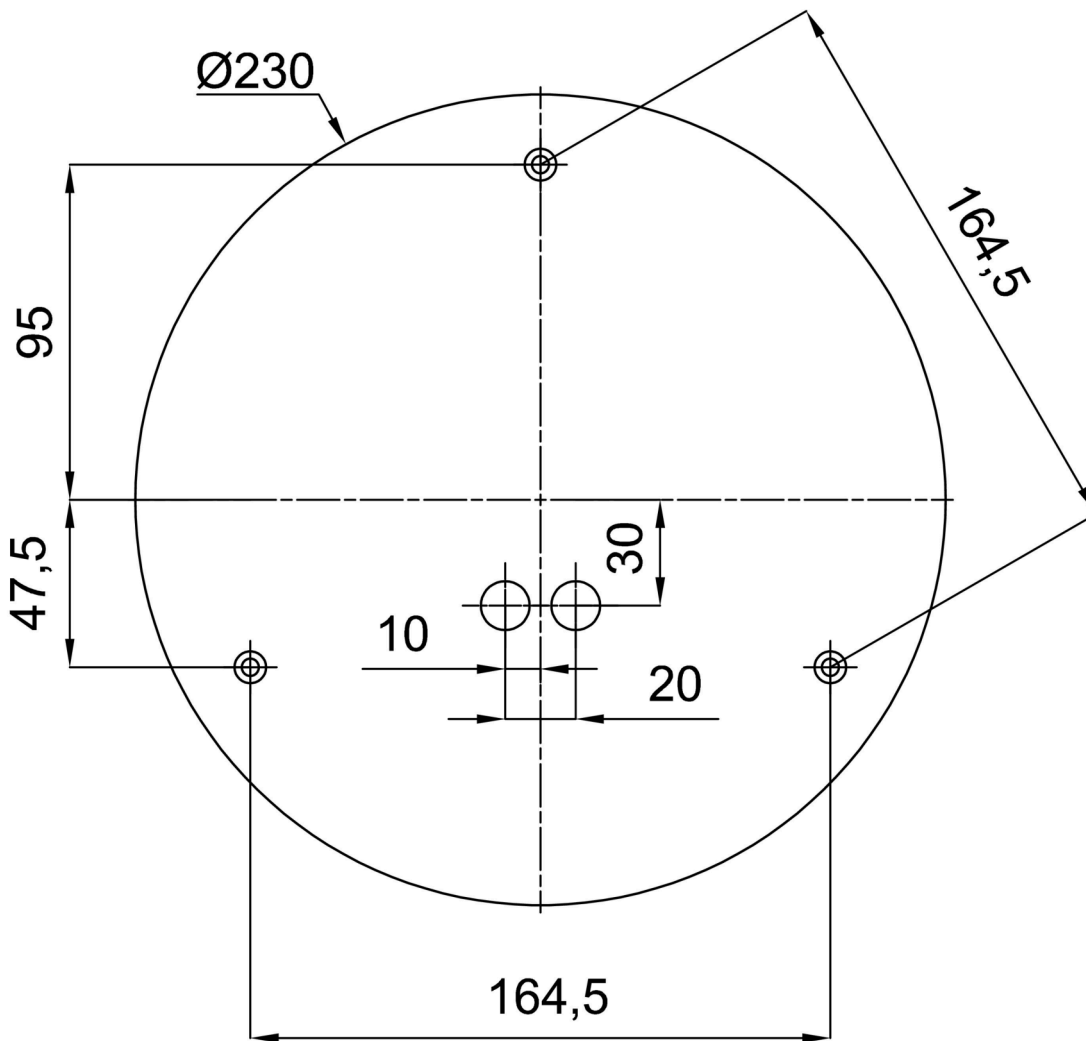

Technical

Types of luminaires	Emergency combined
Mounting type	Suspended - rod
Base material	stainless steel steel
Shade material	three-layer glass TRIPLEX OPAL
Base color	brushed stainless steel
Shade color	white
Holding the shade	steel holder
Mounting location	ceiling
Width	500 mm
Length	500 mm
Height	500 mm
Diameter	ø 500 mm
Hinge length	800 mm
mounting holes (diameter)	3xø5mm
Cable entrance	2xø16mm
Energy Class	D
Impact strength	IK01
Operating temperature	from 0°C to +30°C

*The warranty for the batteries is valid for 12 months from the date of purchase.

Installation dimensions:

Additional assortment:

Lampshade

Product code	Name	Color	Description	Picture	Drawing
20041	098	white	příslušenství		