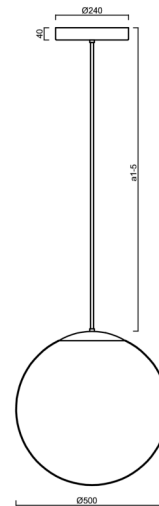

ADRIA P4 HP

LED-5L08E950Z11/098/a4/NK1W NB 3K##

WWW.OSMONT.CZ

ADRIA P4 HP

Product code: ADR72058

Type: LED-5L08E950Z11/098/a4/NK1W NB 3K##

Short description of the luminaire: Stainless steel brushed | pendant high-power LED light with emergency backup combined | TRIPLEX OPAL hand blown glass shade | rod pendant 80 cm |

Technical

Types of luminaires	Emergency combined
Mounting type	Suspended - rod
Base material	stainless steel steel
Shade material	three-layer glass TRIPLEX OPAL
Base color	brushed stainless steel
Shade color	white
Holding the shade	steel holder
Mounting location	ceiling
Width	500 mm
Length	500 mm
Height	500 mm
Diameter	ø 500 mm
Hinge length	800 mm
mounting holes (diameter)	3xø5mm
Cable entrance	2xø16mm
Energy Class	D
Impact strength	IK01
Operating temperature	from 0°C to +30°C

*The warranty for the batteries is valid for 12 months from the date of purchase.

Installation dimensions:

Additional assortment:

Lampshade

Product code	Name	Color	Description	Picture	Drawing
20041	098	white	příslušenství		