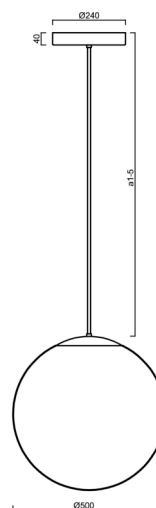

ADRIA P4 HP

LED-5L08E950Z11/098/a1/NK1W NB 3K##

WWW.OSMONT.CZ

ADRIA P4 HP

Product code: ADR72055

Type: LED-5L08E950Z11/098/a1/NK1W NB 3K##

Short description of the luminaire: Stainless steel brushed | pendant high-power LED light with emergency backup combined | TRIPLEX OPAL hand blown glass shade | rod pendant 20 cm |

Technical

Types of luminaires	Emergency combined
Mounting type	Suspended - rod
Base material	stainless steel steel
Shade material	three-layer glass TRIPLEX OPAL
Base color	brushed stainless steel
Shade color	white
Holding the shade	steel holder
Mounting location	ceiling
Width	500 mm
Length	500 mm
Height	500 mm
Diameter	ø 500 mm
Hinge length	200 mm
mounting holes (diameter)	3xø5mm
Cable entrance	2xø16mm
Energy Class	D
Impact strength	IK01
Operating temperature	from 0°C to +30°C

*The warranty for the batteries is valid for 12 months from the date of purchase.

Installation dimensions:

Additional assortment:

Lampshade

Product code	Name	Color	Description	Picture	Drawing
20041	098	white	příslušenství		