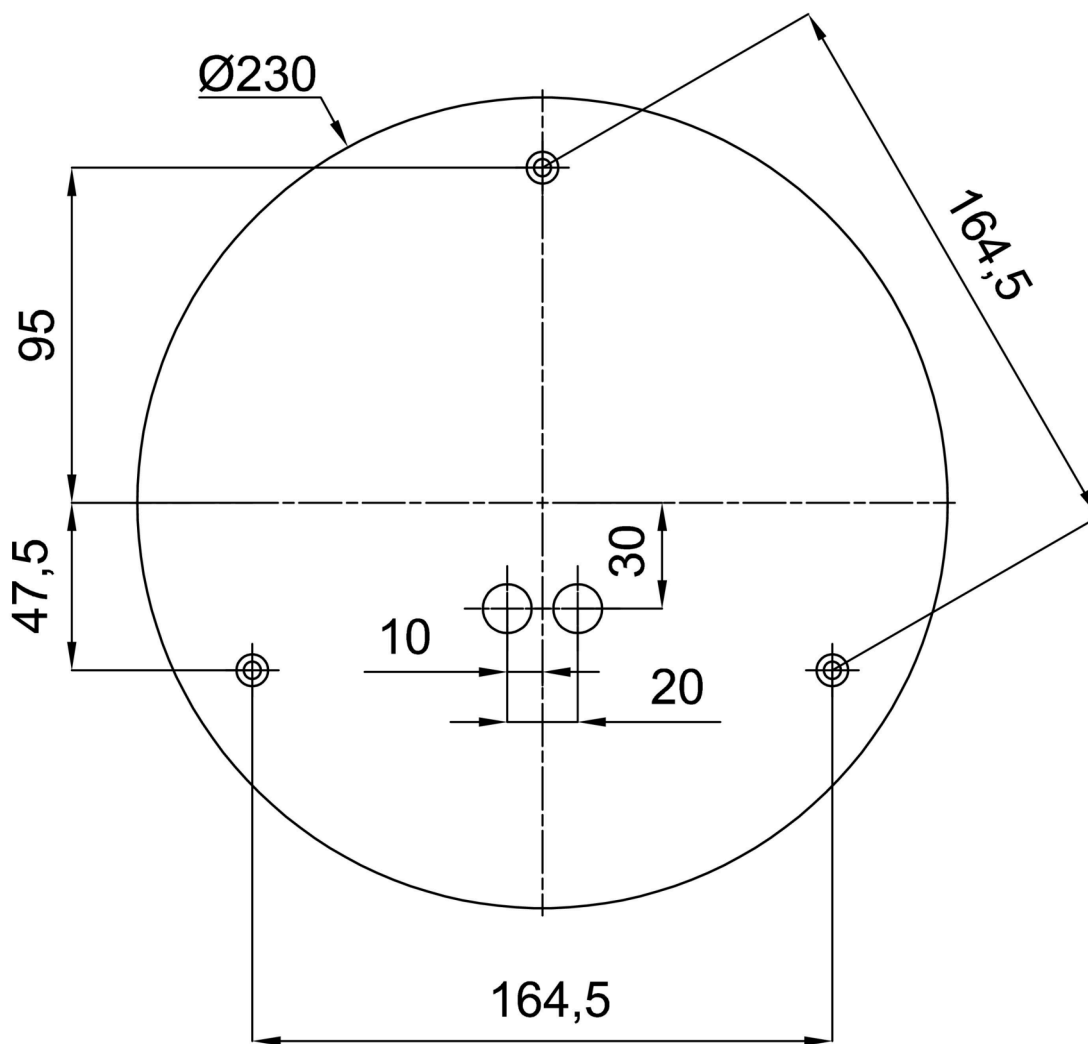

Technical

Types of luminaires	Emergency combined
Mounting type	Suspended - rod
Base material	stainless steel steel
Shade material	three-layer glass TRIPLEX OPAL
Base color	brushed stainless steel
Shade color	white
Holding the shade	steel holder
Mounting location	ceiling
Width	500 mm
Length	500 mm
Height	500 mm
Diameter	ø 500 mm
Hinge length	200 mm
mounting holes (diameter)	3xø5mm
Cable entrance	2xø16mm
Energy Class	D
Impact strength	IK01
Operating temperature	from 0°C to +30°C

*The warranty for the batteries is valid for 12 months from the date of purchase.

Installation dimensions:

Additional assortment:

Lampshade

Product code	Name	Color	Description	Picture	Drawing
20041	098	white	příslušenství		