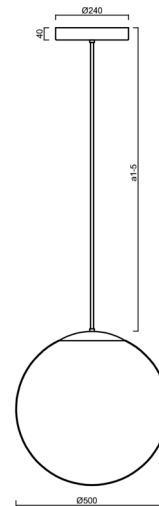

ADRIA P4 HP

LED-5L08E950Z11/098/a5/NK1W NL 3K##

WWW.OSMONT.CZ

ADRIA P4 HP

Product code: ADR72054

Type: LED-5L08E950Z11/098/a5/NK1W NL 3K##

Short description of the luminaire: Stainless steel polished | pendant high-power LED light with emergency backup combined | TRIPLEX OPAL hand blown glass shade | rod pendant 100 cm |

Technical

Types of luminaires	Emergency combined
Mounting type	Suspended - rod
Base material	stainless steel steel
Shade material	three-layer glass TRIPLEX OPAL
Base color	polished stainless steel
Shade color	white
Holding the shade	steel holder
Mounting location	ceiling
Width	500 mm
Length	500 mm
Height	500 mm
Diameter	ø 500 mm
Hinge length	1000 mm
mounting holes (diameter)	3xø5mm
Cable entrance	2xø16mm
Energy Class	D
Impact strength	IK01
Operating temperature	from 0°C to +30°C

*The warranty for the batteries is valid for 12 months from the date of purchase.

Installation dimensions:

Additional assortment:

Lampshade

Product code	Name	Color	Description	Picture	Drawing
20041	098	white	příslušenství		