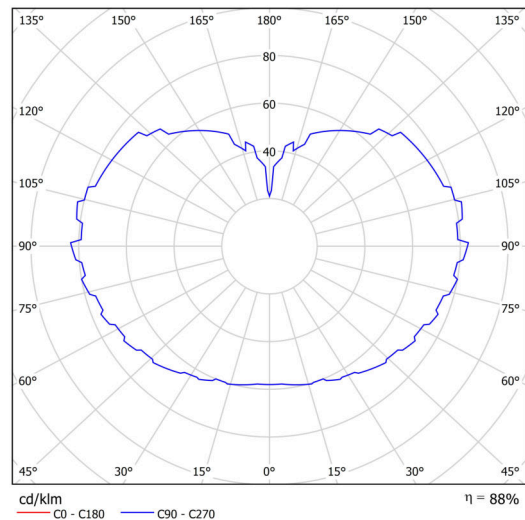

Technical

Types of luminaires	Emergency combined
Mounting type	Suspended - rod
Base material	stainless steel steel
Shade material	three-layer glass TRIPLEX OPAL
Base color	polished stainless steel
Shade color	white
Holding the shade	steel holder
Mounting location	ceiling
Width	500 mm
Length	500 mm
Height	500 mm
Diameter	ø 500 mm
Hinge length	1000 mm
mounting holes (diameter)	3xø5mm
Cable entrance	2xø16mm
Energy Class	D
Impact strength	IK01
Operating temperature	from 0°C to +30°C

Luminous

Lum. flux of luminaire	8100 lm
Lum. flux of light source	9200 lm
Lum. flux of light source in emergency mode	150 lm
Luminaire efficacy	137 lm/W
Temperature	3000 K
Rated life time LED L80/B10	100000 hours