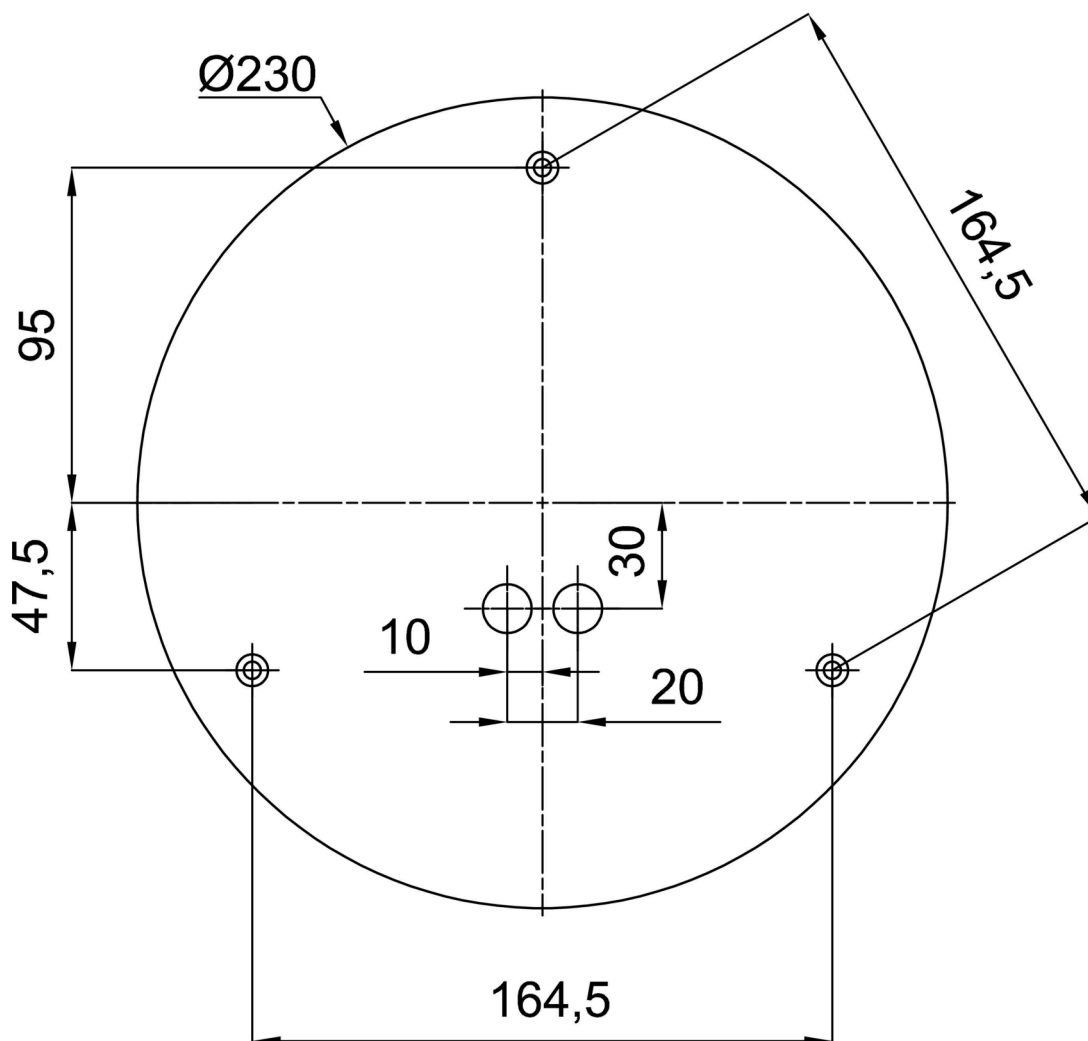

Technical

Types of luminaires	Emergency combined
Mounting type	Suspended - rod
Base material	stainless steel steel
Shade material	three-layer glass TRIPLEX OPAL
Base color	polished stainless steel
Shade color	white
Holding the shade	steel holder
Mounting location	ceiling
Width	500 mm
Length	500 mm
Height	500 mm
Diameter	ø 500 mm
Hinge length	800 mm
mounting holes (diameter)	3xø5mm
Cable entrance	2xø16mm
Energy Class	D
Impact strength	IK01
Operating temperature	from 0°C to +30°C

*The warranty for the batteries is valid for 12 months from the date of purchase.

Installation dimensions:

Additional assortment:

Lampshade

Product code	Name	Color	Description	Picture	Drawing
20041	098	white	příslušenství		