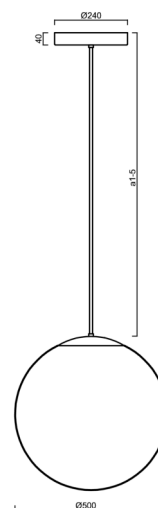

ADRIA P4 HP

LED-5L08E950Z11/098/a4/NK1W NL 3K##

WWW.OSMONT.CZ

ADRIA P4 HP

Product code: ADR72053

Type: LED-5L08E950Z11/098/a4/NK1W NL 3K##

Short description of the luminaire: Stainless steel polished | pendant high-power LED light with emergency backup combined | TRIPLEX OPAL hand blown glass shade | rod pendant 80 cm |

Technical

Types of luminaires	Emergency combined
Mounting type	Suspended - rod
Base material	stainless steel steel
Shade material	three-layer glass TRIPLEX OPAL
Base color	polished stainless steel
Shade color	white
Holding the shade	steel holder
Mounting location	ceiling
Width	500 mm
Length	500 mm
Height	500 mm
Diameter	ø 500 mm
Hinge length	800 mm
mounting holes (diameter)	3xø5mm
Cable entrance	2xø16mm
Energy Class	D
Impact strength	IK01
Operating temperature	from 0°C to +30°C

*The warranty for the batteries is valid for 12 months from the date of purchase.

Installation dimensions:

Additional assortment:

Lampshade

Product code	Name	Color	Description	Picture	Drawing
20041	098	white	příslušenství		