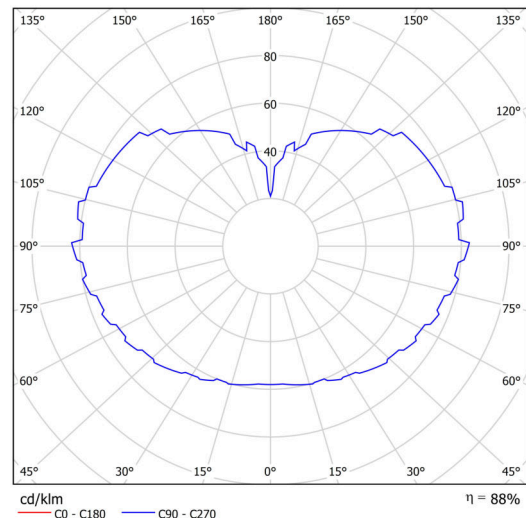

Technical

Types of luminaires	Emergency combined
Mounting type	Suspended - rod
Base material	stainless steel steel
Shade material	three-layer glass TRIPLEX OPAL
Base color	polished stainless steel
Shade color	white
Holding the shade	steel holder
Mounting location	ceiling
Width	500 mm
Length	500 mm
Height	500 mm
Diameter	ø 500 mm
Hinge length	400 mm
mounting holes (diameter)	3xø5mm
Cable entrance	2xø16mm
Energy Class	D
Impact strength	IK01
Operating temperature	from 0°C to +30°C

Luminous

Lum. flux of luminaire	8100 lm
Lum. flux of light source	9200 lm
Lum. flux of light source in emergency mode	150 lm
Luminaire efficacy	137 lm/W
Temperature	3000 K
Rated life time LED L80/B10	100000 hours