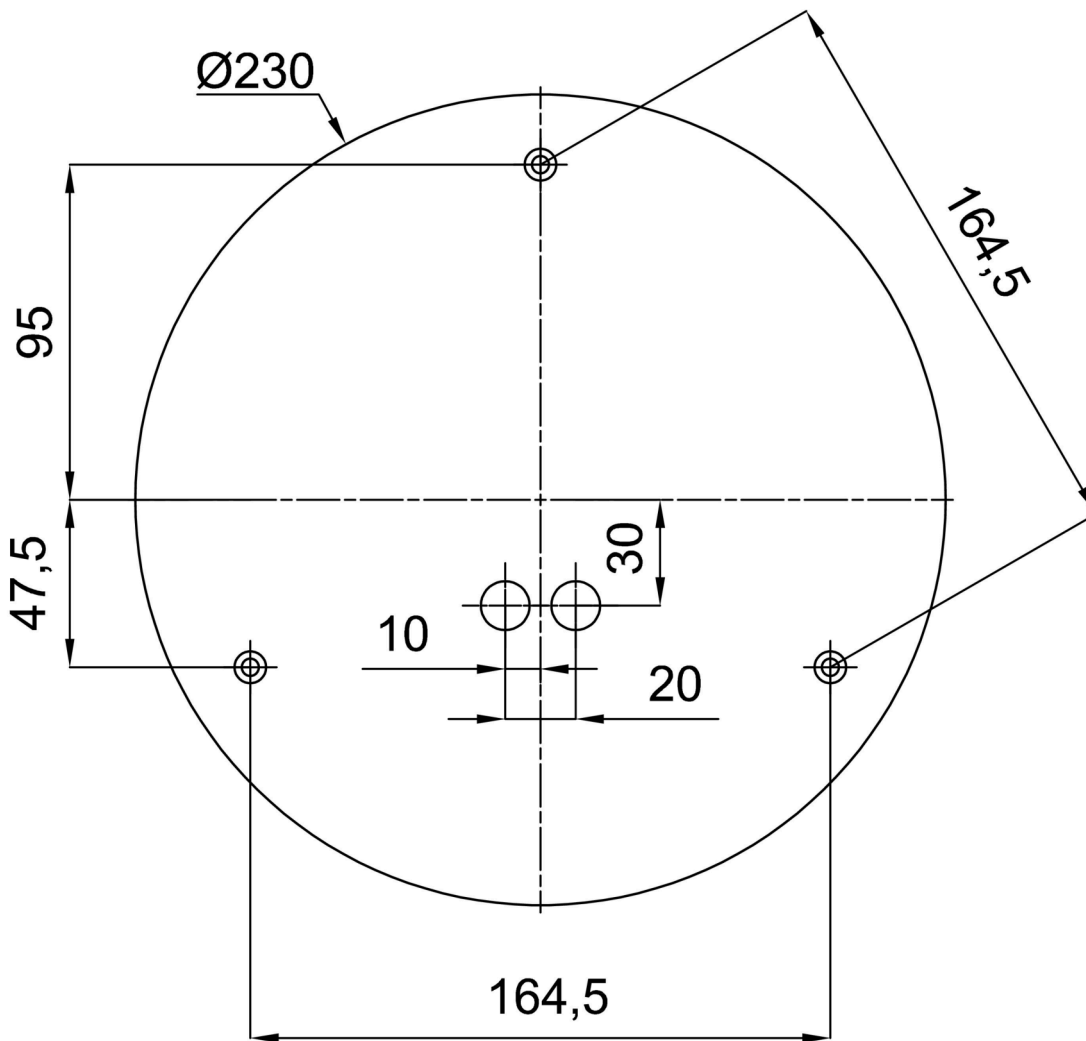

Technical

Types of luminaires	Emergency combined
Mounting type	Suspended - rod
Base material	stainless steel steel
Shade material	three-layer glass TRIPLEX OPAL
Base color	polished stainless steel
Shade color	white
Holding the shade	steel holder
Mounting location	ceiling
Width	500 mm
Length	500 mm
Height	500 mm
Diameter	ø 500 mm
Hinge length	400 mm
mounting holes (diameter)	3xø5mm
Cable entrance	2xø16mm
Energy Class	D
Impact strength	IK01
Operating temperature	from 0°C to +30°C

*The warranty for the batteries is valid for 12 months from the date of purchase.

Installation dimensions:

Additional assortment:

Lampshade

Product code	Name	Color	Description	Picture	Drawing
20041	098	white	příslušenství		