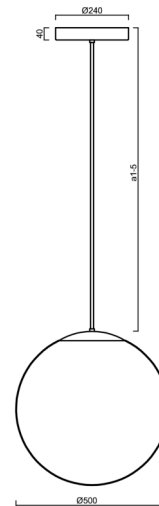

ADRIA P4 HP

LED-5L08E950Z11/098/a2/NK1W NL 3K##

WWW.OSMONT.CZ

ADRIA P4 HP

Product code: ADR72051

Type: LED-5L08E950Z11/098/a2/NK1W NL 3K##

Short description of the luminaire: Stainless steel polished | pendant high-power LED light with emergency backup combined | TRIPLEX OPAL hand blown glass shade | rod pendant 40 cm |

Technical

Types of luminaires	Emergency combined
Mounting type	Suspended - rod
Base material	stainless steel steel
Shade material	three-layer glass TRIPLEX OPAL
Base color	polished stainless steel
Shade color	white
Holding the shade	steel holder
Mounting location	ceiling
Width	500 mm
Length	500 mm
Height	500 mm
Diameter	ø 500 mm
Hinge length	400 mm
mounting holes (diameter)	3xø5mm
Cable entrance	2xø16mm
Energy Class	D
Impact strength	IK01
Operating temperature	from 0°C to +30°C

*The warranty for the batteries is valid for 12 months from the date of purchase.

Installation dimensions:

Additional assortment:

Lampshade

Product code	Name	Color	Description	Picture	Drawing
20041	098	white	příslušenství		