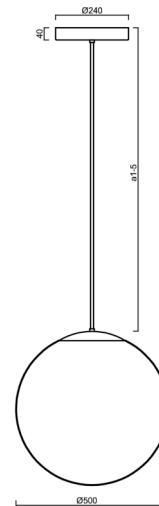

ADRIA P4 HP

LED-5L08E950Z11/098/a5/NK1W MS 3K##

WWW.OSMONT.CZ

ADRIA P4 HP

Product code: ADR72049

Type: LED-5L08E950Z11/098/a5/NK1W MS 3K##

Short description of the luminaire: Brass polished | pendant high-power LED light with emergency backup combined | TRIPLEX OPAL hand blown glass shade | rod pendant 100 cm |

Technical

Types of luminaires	Emergency combined
Mounting type	Suspended - rod
Base material	brass
Shade material	three-layer glass TRIPLEX OPAL
Base color	polished brass
Shade color	white
Holding the shade	steel holder
Mounting location	ceiling
Width	500 mm
Length	500 mm
Height	500 mm
Diameter	ø 500 mm
Hinge length	1000 mm
mounting holes (diameter)	3xø5mm
Cable entrance	2xø16mm
Energy Class	D
Impact strength	IK01
Operating temperature	from 0°C to +30°C

*The warranty for the batteries is valid for 12 months from the date of purchase.

Installation dimensions:

Additional assortment:

Lampshade

Product code	Name	Color	Description	Picture	Drawing
20041	098	white	příslušenství		