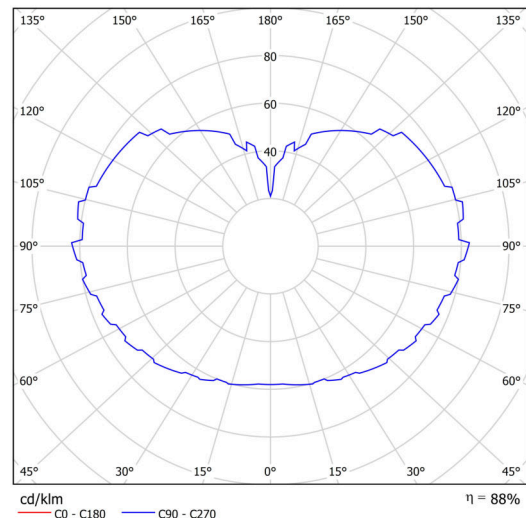

Technical

Types of luminaires	Emergency combined
Mounting type	Suspended - rod
Base material	brass
Shade material	three-layer glass TRIPLEX OPAL
Base color	polished brass
Shade color	white
Holding the shade	steel holder
Mounting location	ceiling
Width	500 mm
Length	500 mm
Height	500 mm
Diameter	ø 500 mm
Hinge length	1000 mm
mounting holes (diameter)	3xø5mm
Cable entrance	2xø16mm
Energy Class	D
Impact strength	IK01
Operating temperature	from 0°C to +30°C

Luminous

Lum. flux of luminaire	8100 lm
Lum. flux of light source	9200 lm
Lum. flux of light source in emergency mode	150 lm
Luminaire efficacy	137 lm/W
Temperature	3000 K
Rated life time LED L80/B10	100000 hours