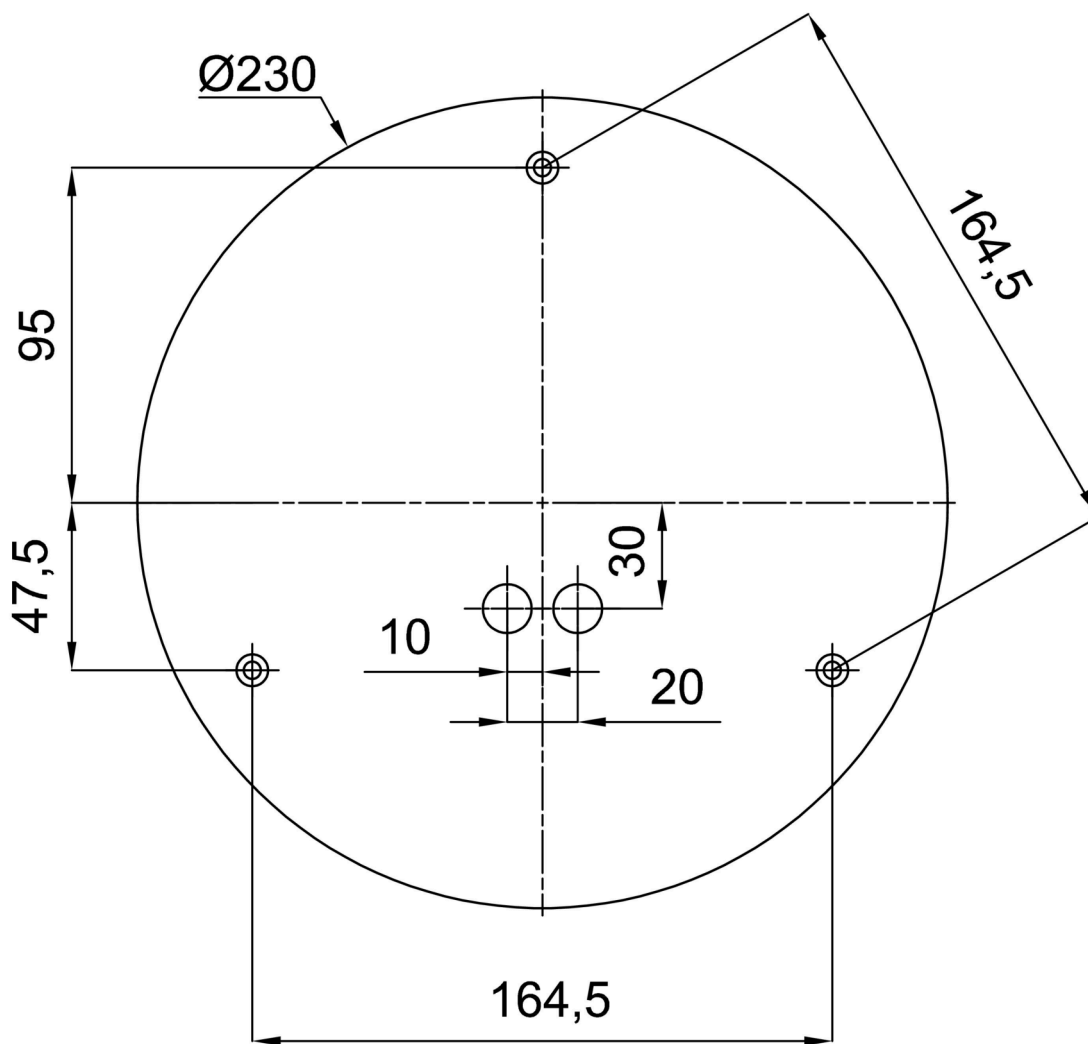

Technical

Types of luminaires	Emergency combined
Mounting type	Suspended - rod
Base material	brass
Shade material	three-layer glass TRIPLEX OPAL
Base color	polished brass
Shade color	white
Holding the shade	steel holder
Mounting location	ceiling
Width	500 mm
Length	500 mm
Height	500 mm
Diameter	ø 500 mm
Hinge length	1000 mm
mounting holes (diameter)	3xø5mm
Cable entrance	2xø16mm
Energy Class	D
Impact strength	IK01
Operating temperature	from 0°C to +30°C

*The warranty for the batteries is valid for 12 months from the date of purchase.

Installation dimensions:

Additional assortment:

Lampshade

Product code	Name	Color	Description	Picture	Drawing
20041	098	white	příslušenství		