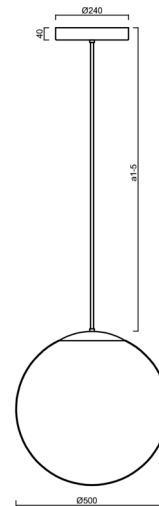

ADRIA P4 HP

LED-5L08E950Z11/098/a4/NK1W MS 3K##

WWW.OSMONT.CZ

ADRIA P4 HP

Product code: ADR72048

Type: LED-5L08E950Z11/098/a4/NK1W MS 3K##

Short description of the luminaire: Brass polished | pendant high-power LED light with emergency backup combined | TRIPLEX OPAL hand blown glass shade | rod pendant 80 cm |

Technical

Types of luminaires	Emergency combined
Mounting type	Suspended - rod
Base material	brass
Shade material	three-layer glass TRIPLEX OPAL
Base color	polished brass
Shade color	white
Holding the shade	steel holder
Mounting location	ceiling
Width	500 mm
Length	500 mm
Height	500 mm
Diameter	ø 500 mm
Hinge length	800 mm
mounting holes (diameter)	3xø5mm
Cable entrance	2xø16mm
Energy Class	D
Impact strength	IK01
Operating temperature	from 0°C to +30°C

*The warranty for the batteries is valid for 12 months from the date of purchase.

Installation dimensions:

Additional assortment:

Lampshade

Product code	Name	Color	Description	Picture	Drawing
20041	098	white	příslušenství		