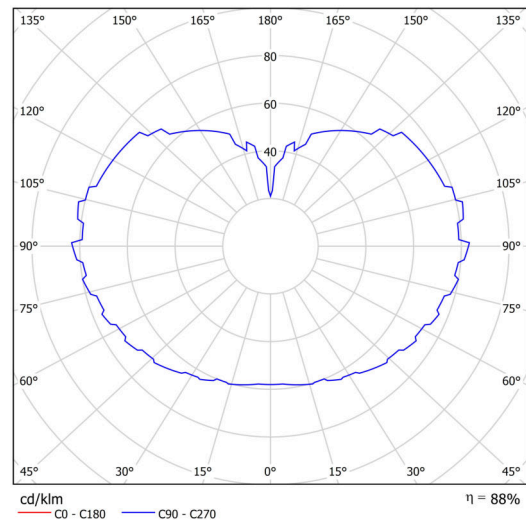

Technical

Types of luminaires	Emergency combined
Mounting type	Suspended - rod
Base material	brass
Shade material	three-layer glass TRIPLEX OPAL
Base color	polished brass
Shade color	white
Holding the shade	steel holder
Mounting location	ceiling
Width	500 mm
Length	500 mm
Height	500 mm
Diameter	ø 500 mm
Hinge length	800 mm
mounting holes (diameter)	3xø5mm
Cable entrance	2xø16mm
Energy Class	D
Impact strength	IK01
Operating temperature	from 0°C to +30°C

Luminous

Lum. flux of luminaire	8100 lm
Lum. flux of light source	9200 lm
Lum. flux of light source in emergency mode	150 lm
Luminaire efficacy	137 lm/W
Temperature	3000 K
Rated life time LED L80/B10	100000 hours