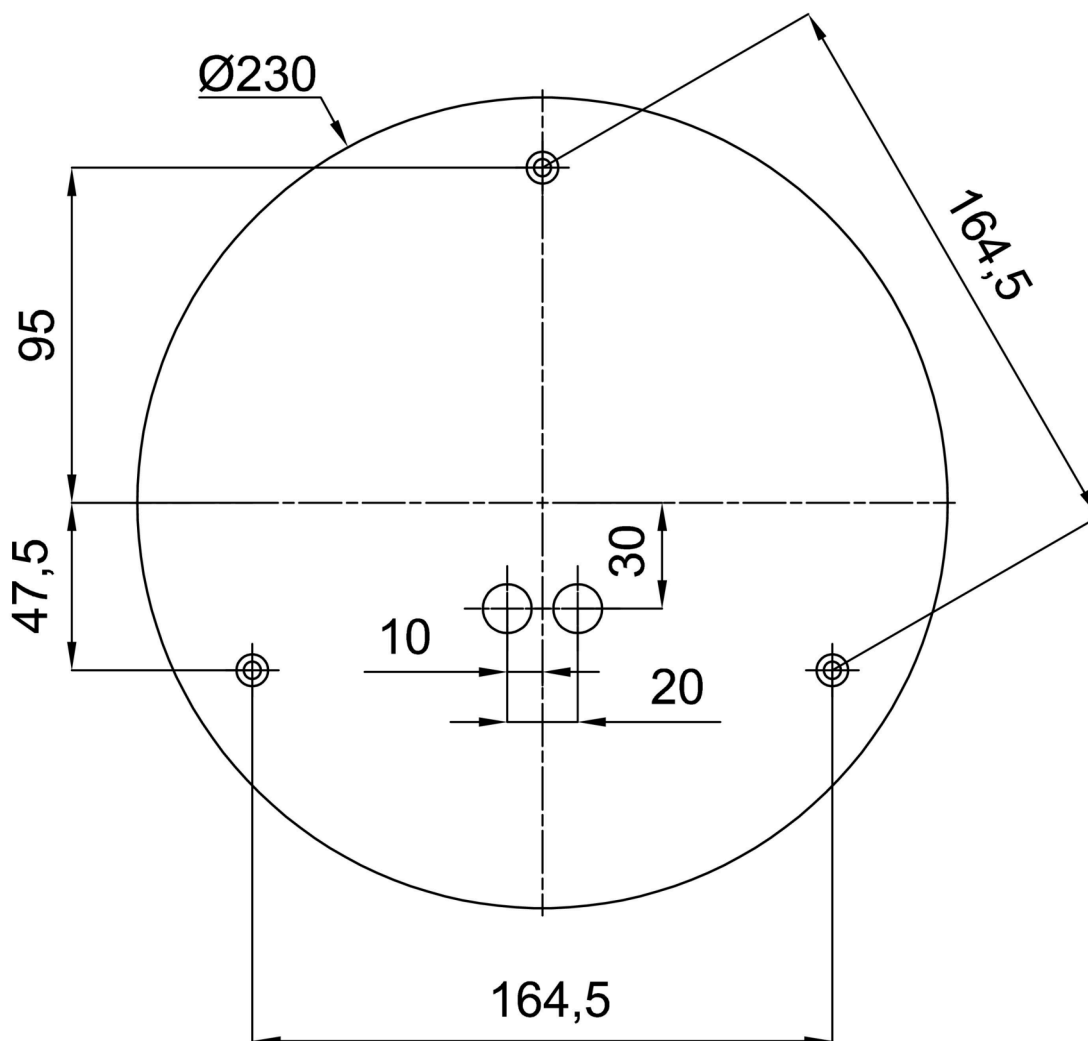

Technical

Types of luminaires	Emergency combined
Mounting type	Suspended - rod
Base material	brass
Shade material	three-layer glass TRIPLEX OPAL
Base color	polished brass
Shade color	white
Holding the shade	steel holder
Mounting location	ceiling
Width	500 mm
Length	500 mm
Height	500 mm
Diameter	ø 500 mm
Hinge length	600 mm
mounting holes (diameter)	3xø5mm
Cable entrance	2xø16mm
Energy Class	D
Impact strength	IK01
Operating temperature	from 0°C to +30°C

*The warranty for the batteries is valid for 12 months from the date of purchase.

Installation dimensions:

Additional assortment:

Lampshade

Product code	Name	Color	Description	Picture	Drawing
20041	098	white	příslušenství		