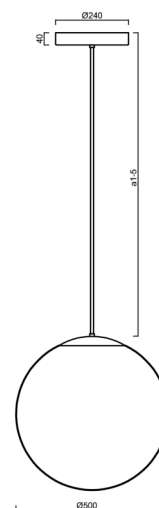

ADRIA P4 HP

LED-5L08E950Z11/098/a3/NK1W MS 3K##

WWW.OSMONT.CZ

ADRIA P4 HP

Product code: ADR72047

Type: LED-5L08E950Z11/098/a3/NK1W MS 3K##

Short description of the luminaire: Brass polished | pendant high-power LED light with emergency backup combined | TRIPLEX OPAL hand blown glass shade | rod pendant 60 cm |

Technical

Types of luminaires	Emergency combined
Mounting type	Suspended - rod
Base material	brass
Shade material	three-layer glass TRIPLEX OPAL
Base color	polished brass
Shade color	white
Holding the shade	steel holder
Mounting location	ceiling
Width	500 mm
Length	500 mm
Height	500 mm
Diameter	ø 500 mm
Hinge length	600 mm
mounting holes (diameter)	3xø5mm
Cable entrance	2xø16mm
Energy Class	D
Impact strength	IK01
Operating temperature	from 0°C to +30°C

*The warranty for the batteries is valid for 12 months from the date of purchase.

Installation dimensions:

Additional assortment:

Lampshade

Product code	Name	Color	Description	Picture	Drawing
20041	098	white	příslušenství		