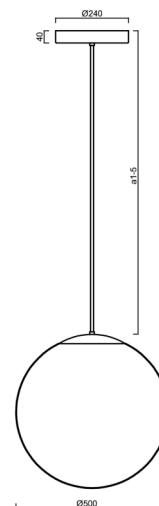

ADRIA P4 HP

LED-5L08E950Z11/098/a2/NK1W MS 3K##

WWW.OSMONT.CZ

ADRIA P4 HP

Product code: ADR72046

Type: LED-5L08E950Z11/098/a2/NK1W MS 3K##

Short description of the luminaire: Brass polished | pendant high-power LED light with emergency backup combined | TRIPLEX OPAL hand blown glass shade | rod pendant 40 cm |

Technical

Types of luminaires	Emergency combined
Mounting type	Suspended - rod
Base material	brass
Shade material	three-layer glass TRIPLEX OPAL
Base color	polished brass
Shade color	white
Holding the shade	steel holder
Mounting location	ceiling
Width	500 mm
Length	500 mm
Height	500 mm
Diameter	ø 500 mm
Hinge length	400 mm
mounting holes (diameter)	3xø5mm
Cable entrance	2xø16mm
Energy Class	D
Impact strength	IK01
Operating temperature	from 0°C to +30°C

*The warranty for the batteries is valid for 12 months from the date of purchase.

Installation dimensions:

Additional assortment:

Lampshade

Product code	Name	Color	Description	Picture	Drawing
20041	098	white	příslušenství		