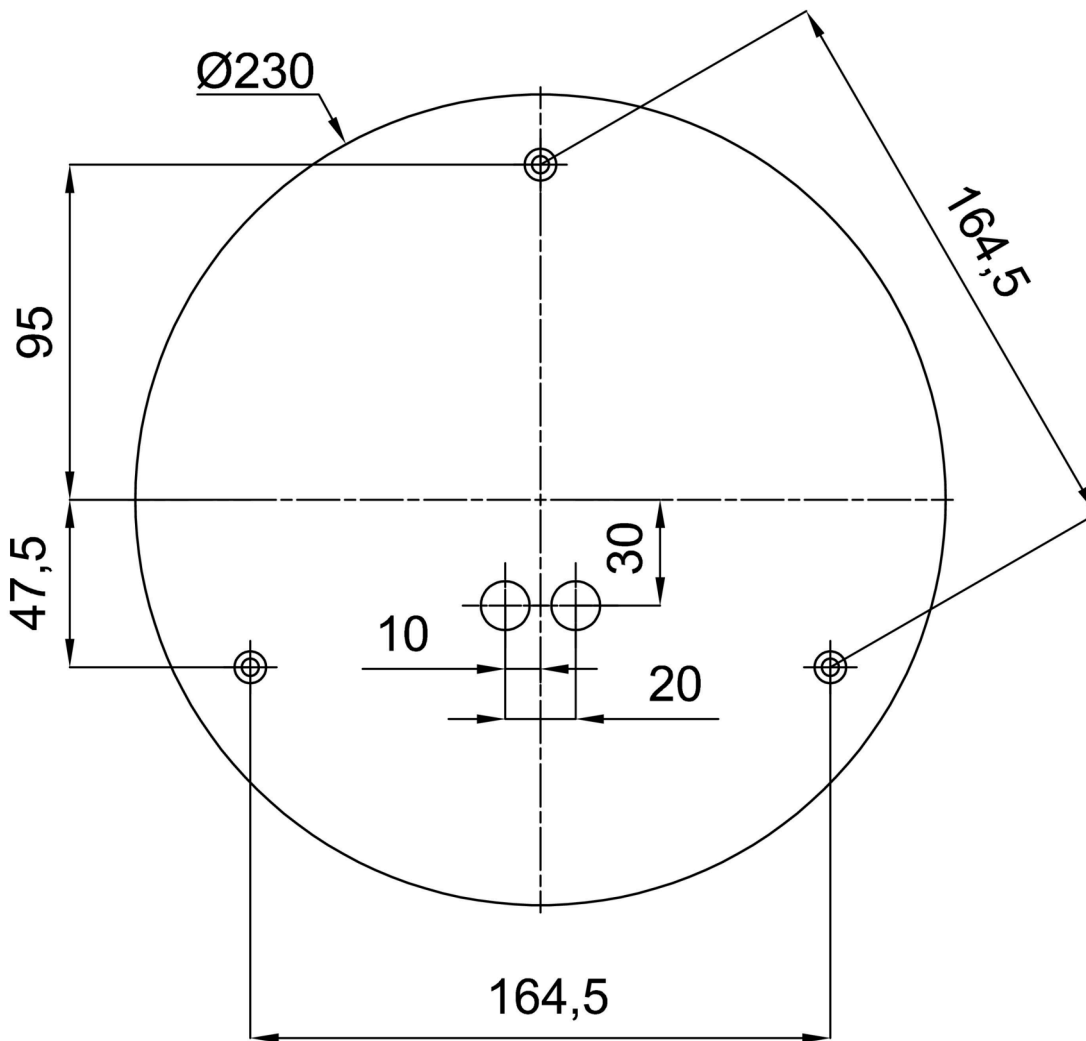

Technical

Types of luminaires	Emergency combined
Mounting type	Suspended - rod
Base material	brass
Shade material	three-layer glass TRIPLEX OPAL
Base color	polished brass
Shade color	white
Holding the shade	steel holder
Mounting location	ceiling
Width	500 mm
Length	500 mm
Height	500 mm
Diameter	ø 500 mm
Hinge length	400 mm
mounting holes (diameter)	3xø5mm
Cable entrance	2xø16mm
Energy Class	D
Impact strength	IK01
Operating temperature	from 0°C to +30°C

*The warranty for the batteries is valid for 12 months from the date of purchase.

Installation dimensions:

Additional assortment:

Lampshade

Product code	Name	Color	Description	Picture	Drawing
20041	098	white	příslušenství		