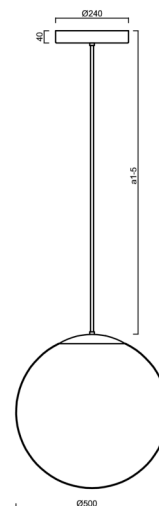

ADRIA P4 HP

LED-5L08E950Z11/098/a5/NK1W C 3K##

WWW.OSMONT.CZ

ADRIA P4 HP

Product code: ADR72044

Type: LED-5L08E950Z11/098/a5/NK1W C 3K##

Short description of the luminaire: Black colour | pendant high-power LED light with emergency backup combined | TRIPLEX OPAL hand blown glass shade | rod pendant 100 cm |

Technical

Types of luminaires	Emergency combined
Mounting type	Suspended - rod
Base material	steel
Shade material	three-layer glass TRIPLEX OPAL
Base color	black Ral9005
Shade color	white
Holding the shade	steel holder
Mounting location	ceiling
Width	500 mm
Length	500 mm
Height	500 mm
Diameter	ø 500 mm
Hinge length	1000 mm
mounting holes (diameter)	3xø5mm
Cable entrance	2xø16mm
Energy Class	D
Impact strength	IK01
Operating temperature	from 0°C to +30°C

*The warranty for the batteries is valid for 12 months from the date of purchase.

Installation dimensions:

Additional assortment:

Lampshade

Product code	Name	Color	Description	Picture	Drawing
20041	098	white	příslušenství		