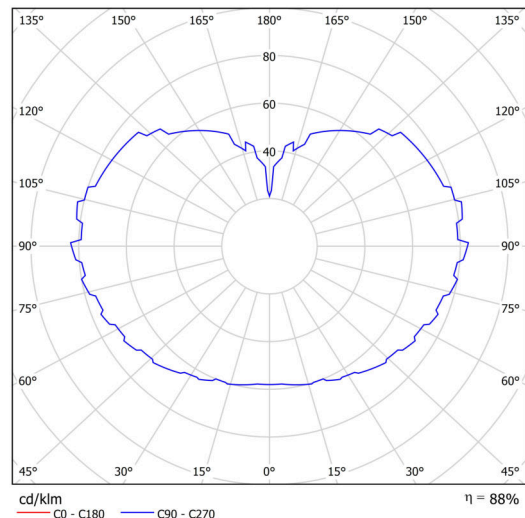

Technical

Types of luminaires	Emergency combined
Mounting type	Suspended - rod
Base material	steel
Shade material	three-layer glass TRIPLEX OPAL
Base color	black Ral9005
Shade color	white
Holding the shade	steel holder
Mounting location	ceiling
Width	500 mm
Length	500 mm
Height	500 mm
Diameter	ø 500 mm
Hinge length	600 mm
mounting holes (diameter)	3xø5mm
Cable entrance	2xø16mm
Energy Class	D
Impact strength	IK01
Operating temperature	from 0°C to +30°C

Luminous

Lum. flux of luminaire	8100 lm
Lum. flux of light source	9200 lm
Lum. flux of light source in emergency mode	150 lm
Luminaire efficacy	137 lm/W
Temperature	3000 K
Rated life time LED L80/B10	100000 hours