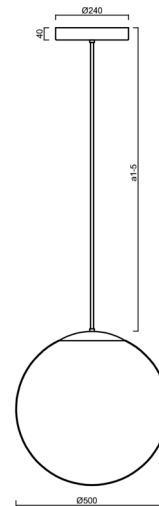

ADRIA P4 HP

LED-5L08E950Z11/098/a3/NK1W C 3K##

WWW.OSMONT.CZ

ADRIA P4 HP

Product code: ADR72042

Type: LED-5L08E950Z11/098/a3/NK1W C 3K##

Short description of the luminaire: Black colour | pendant high-power LED light with emergency backup combined | TRIPLEX OPAL hand blown glass shade | rod pendant 60 cm |

Technical

Types of luminaires	Emergency combined
Mounting type	Suspended - rod
Base material	steel
Shade material	three-layer glass TRIPLEX OPAL
Base color	black Ral9005
Shade color	white
Holding the shade	steel holder
Mounting location	ceiling
Width	500 mm
Length	500 mm
Height	500 mm
Diameter	ø 500 mm
Hinge length	600 mm
mounting holes (diameter)	3xø5mm
Cable entrance	2xø16mm
Energy Class	D
Impact strength	IK01
Operating temperature	from 0°C to +30°C

*The warranty for the batteries is valid for 12 months from the date of purchase.

Installation dimensions:

Additional assortment:

Lampshade

Product code	Name	Color	Description	Picture	Drawing
20041	098	white	příslušenství		