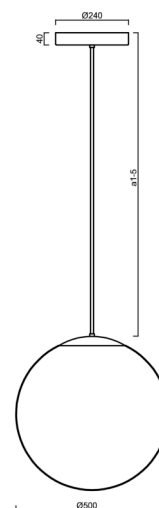

ADRIA P4 HP

LED-5L08E950Z11/098/a2/NK1W C 3K##

WWW.OSMONT.CZ

ADRIA P4 HP

Product code: ADR72041

Type: LED-5L08E950Z11/098/a2/NK1W C 3K##

Short description of the luminaire: Black colour | pendant high-power LED light with emergency backup combined | TRIPLEX OPAL hand blown glass shade | rod pendant 40 cm |

Technical

Types of luminaires	Emergency combined
Mounting type	Suspended - rod
Base material	steel
Shade material	three-layer glass TRIPLEX OPAL
Base color	black Ral9005
Shade color	white
Holding the shade	steel holder
Mounting location	ceiling
Width	500 mm
Length	500 mm
Height	500 mm
Diameter	ø 500 mm
Hinge length	400 mm
mounting holes (diameter)	3xø5mm
Cable entrance	2xø16mm
Energy Class	D
Impact strength	IK01
Operating temperature	from 0°C to +30°C

*The warranty for the batteries is valid for 12 months from the date of purchase.

Installation dimensions:

Additional assortment:

Lampshade

Product code	Name	Color	Description	Picture	Drawing
20041	098	white	příslušenství		