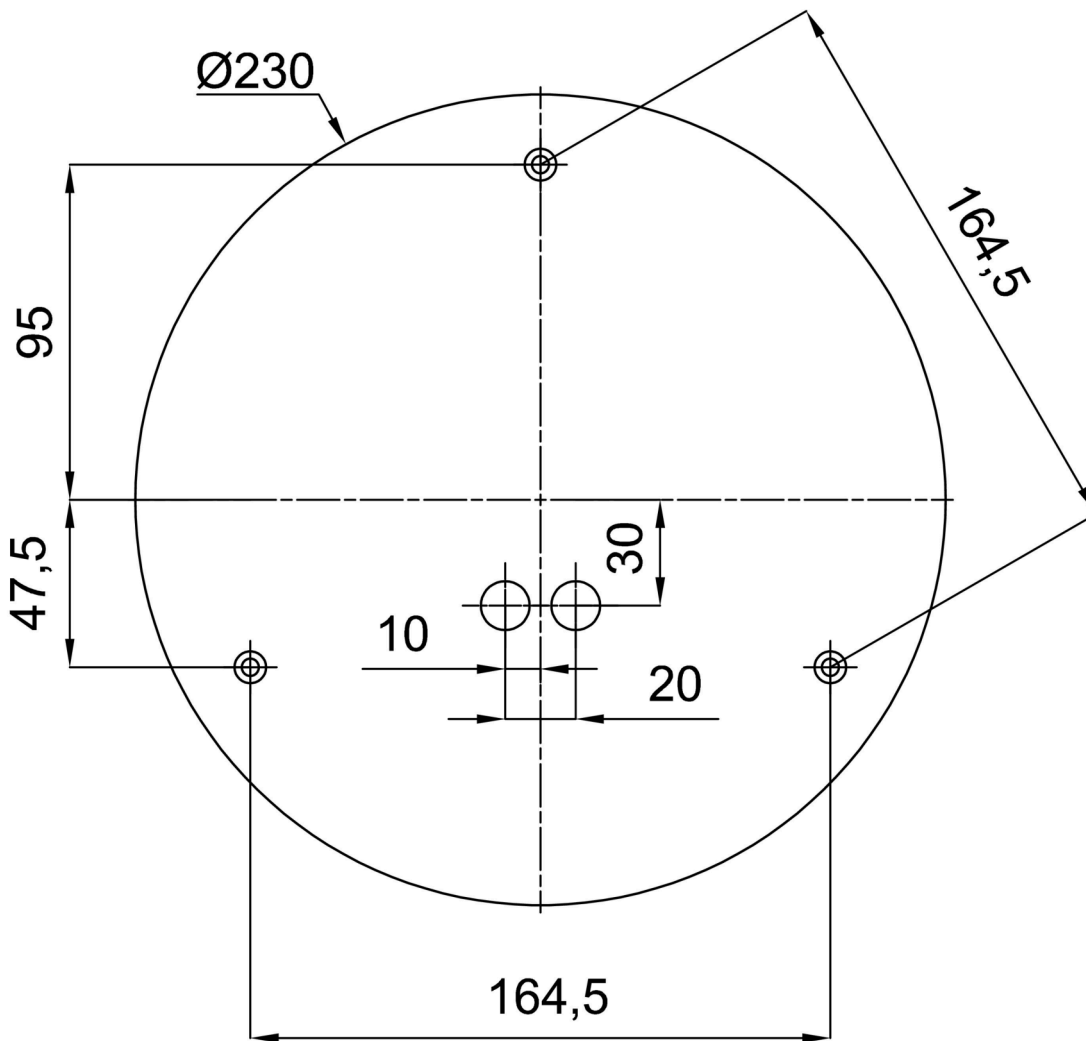

Technical

Types of luminaires	Emergency combined
Mounting type	Suspended - rod
Base material	steel
Shade material	three-layer glass TRIPLEX OPAL
Base color	black Ral9005
Shade color	white
Holding the shade	steel holder
Mounting location	ceiling
Width	500 mm
Length	500 mm
Height	500 mm
Diameter	ø 500 mm
Hinge length	200 mm
mounting holes (diameter)	3xø5mm
Cable entrance	2xø16mm
Energy Class	D
Impact strength	IK01
Operating temperature	from 0°C to +30°C

*The warranty for the batteries is valid for 12 months from the date of purchase.

Installation dimensions:

Additional assortment:

Lampshade

Product code	Name	Color	Description	Picture	Drawing
20041	098	white	příslušenství		