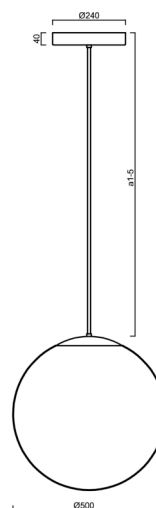

ADRIA P4 HP

LED-5L08E950Z11/098/a1/NK1W C 3K##

WWW.OSMONT.CZ

ADRIA P4 HP

Product code: ADR72040

Type: LED-5L08E950Z11/098/a1/NK1W C 3K##

Short description of the luminaire: Black colour | pendant high-power LED light with emergency backup combined | TRIPLEX OPAL hand blown glass shade | rod pendant 20 cm |

Technical

Types of luminaires	Emergency combined
Mounting type	Suspended - rod
Base material	steel
Shade material	three-layer glass TRIPLEX OPAL
Base color	black Ral9005
Shade color	white
Holding the shade	steel holder
Mounting location	ceiling
Width	500 mm
Length	500 mm
Height	500 mm
Diameter	ø 500 mm
Hinge length	200 mm
mounting holes (diameter)	3xø5mm
Cable entrance	2xø16mm
Energy Class	D
Impact strength	IK01
Operating temperature	from 0°C to +30°C

*The warranty for the batteries is valid for 12 months from the date of purchase.

Installation dimensions:

Additional assortment:

Lampshade

Product code	Name	Color	Description	Picture	Drawing
20041	098	white	příslušenství		