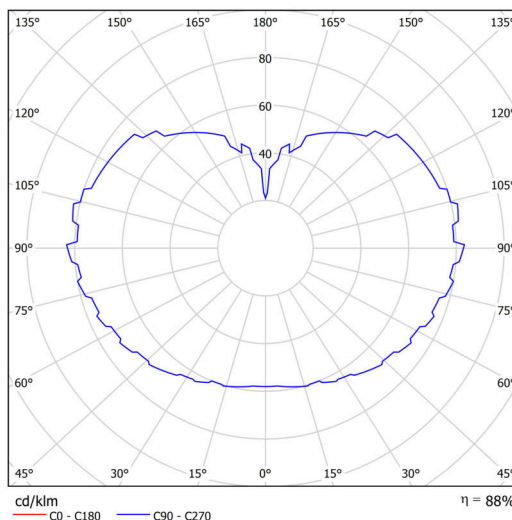

Luminous

Lum. flux of luminaire	8100 lm
Lum. flux of light source	9200 lm
Lum. flux of light source in emergency mode	150 lm
Luminaire efficacy	137 lm/W
Temperature	3000 K
Rated life time LED L80/B10	100000 hours