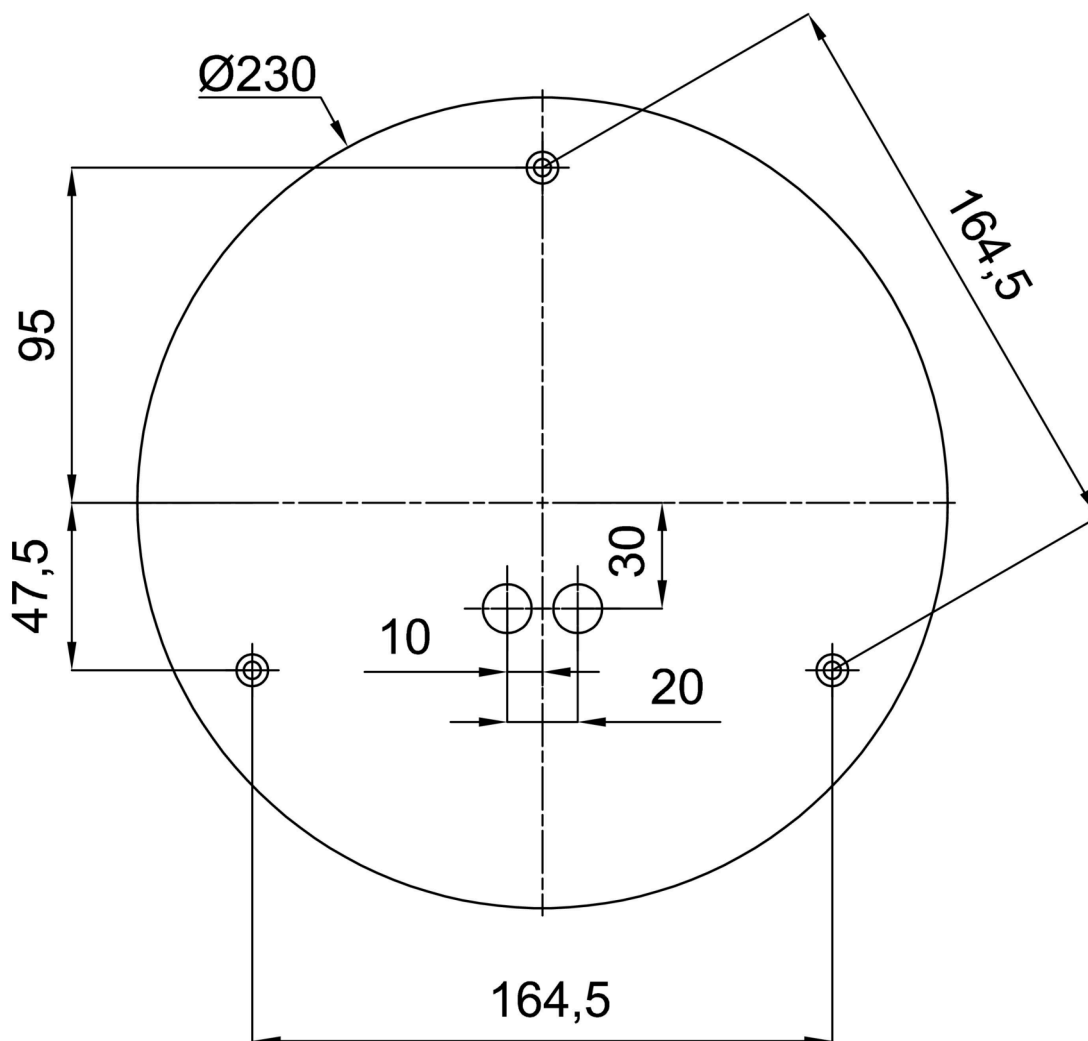

Technical

Types of luminaires	Emergency combined
Mounting type	Suspended - rod
Base material	steel
Shade material	three-layer glass TRIPLEX OPAL
Base color	white Ral9003
Shade color	white
Holding the shade	steel holder
Mounting location	ceiling
Width	500 mm
Length	500 mm
Height	500 mm
Diameter	ø 500 mm
Hinge length	800 mm
mounting holes (diameter)	3xø5mm
Cable entrance	2xø16mm
Energy Class	D
Impact strength	IK01
Operating temperature	from 0°C to +30°C

*The warranty for the batteries is valid for 12 months from the date of purchase.

Installation dimensions:

Additional assortment:

Lampshade

Product code	Name	Color	Description	Picture	Drawing
20041	098	white	příslušenství		