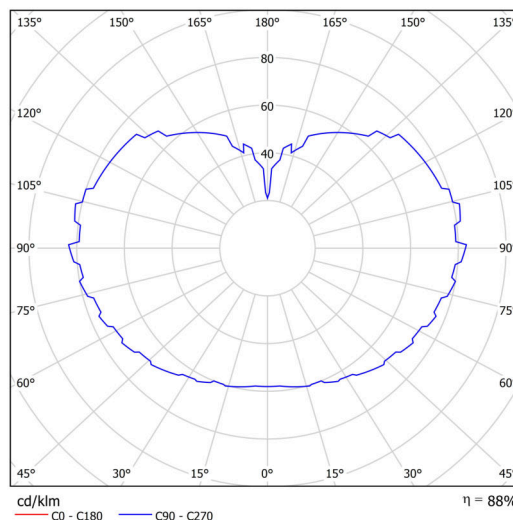

Luminous

Lum. flux of luminaire	8100 lm
Lum. flux of light source	9200 lm
Lum. flux of light source in emergency mode	150 lm
Luminaire efficacy	137 lm/W
Temperature	3000 K
Rated life time LED L80/B10	100000 hours