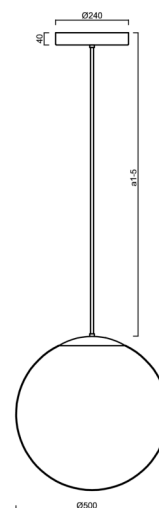

ADRIA P4 HP

LED-5L08E950Z11/098/a4/NK1W B 3K##

WWW.OSMONT.CZ

ADRIA P4 HP

Product code: ADR72038

Type: LED-5L08E950Z11/098/a4/NK1W B 3K##

Short description of the luminaire: White colour | pendant high-power LED light with emergency backup combined | TRIPLEX OPAL hand blown glass shade | rod pendant 80 cm |

Technical

Types of luminaires	Emergency combined
Mounting type	Suspended - rod
Base material	steel
Shade material	three-layer glass TRIPLEX OPAL
Base color	white Ral9003
Shade color	white
Holding the shade	steel holder
Mounting location	ceiling
Width	500 mm
Length	500 mm
Height	500 mm
Diameter	ø 500 mm
Hinge length	800 mm
mounting holes (diameter)	3xø5mm
Cable entrance	2xø16mm
Energy Class	D
Impact strength	IK01
Operating temperature	from 0°C to +30°C

*The warranty for the batteries is valid for 12 months from the date of purchase.

Installation dimensions:

Additional assortment:

Lampshade

Product code	Name	Color	Description	Picture	Drawing
20041	098	white	příslušenství		