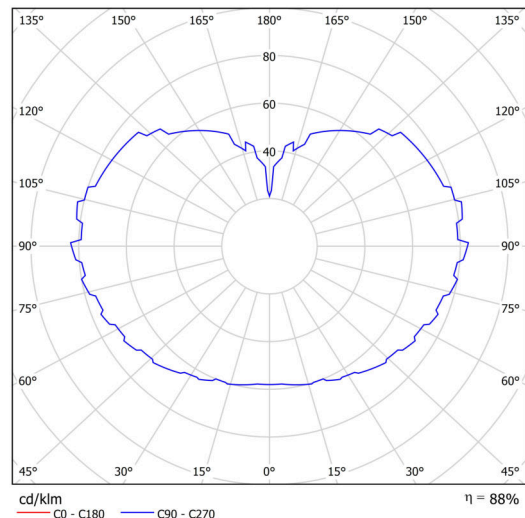

Technical

Types of luminaires	Emergency combined
Mounting type	Suspended - rod
Base material	steel
Shade material	three-layer glass TRIPLEX OPAL
Base color	white Ral9003
Shade color	white
Holding the shade	steel holder
Mounting location	ceiling
Width	500 mm
Length	500 mm
Height	500 mm
Diameter	ø 500 mm
Hinge length	600 mm
mounting holes (diameter)	3xø5mm
Cable entrance	2xø16mm
Energy Class	D
Impact strength	IK01
Operating temperature	from 0°C to +30°C

Luminous

Lum. flux of luminaire	8100 lm
Lum. flux of light source	9200 lm
Lum. flux of light source in emergency mode	150 lm
Luminaire efficacy	137 lm/W
Temperature	3000 K
Rated life time LED L80/B10	100000 hours