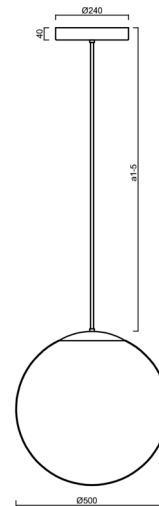

ADRIA P4 HP

LED-5L08E950Z11/098/a3/NK1W B 3K##

WWW.OSMONT.CZ

ADRIA P4 HP

Product code: ADR72037

Type: LED-5L08E950Z11/098/a3/NK1W B 3K##

Short description of the luminaire: White colour | pendant high-power LED light with emergency backup combined | TRIPLEX OPAL hand blown glass shade | rod pendant 60 cm |

Technical

Types of luminaires	Emergency combined
Mounting type	Suspended - rod
Base material	steel
Shade material	three-layer glass TRIPLEX OPAL
Base color	white Ral9003
Shade color	white
Holding the shade	steel holder
Mounting location	ceiling
Width	500 mm
Length	500 mm
Height	500 mm
Diameter	ø 500 mm
Hinge length	600 mm
mounting holes (diameter)	3xø5mm
Cable entrance	2xø16mm
Energy Class	D
Impact strength	IK01
Operating temperature	from 0°C to +30°C

*The warranty for the batteries is valid for 12 months from the date of purchase.

Installation dimensions:

Additional assortment:

Lampshade

Product code	Name	Color	Description	Picture	Drawing
20041	098	white	příslušenství		