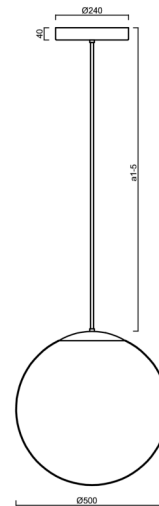

ADRIA P4 HP

LED-5L08E950Z11/098/a1/NK1W B 3K##

WWW.OSMONT.CZ

ADRIA P4 HP

Product code: ADR72035

Type: LED-5L08E950Z11/098/a1/NK1W B 3K##

Short description of the luminaire: White colour | pendant high-power LED light with emergency backup combined | TRIPLEX OPAL hand blown glass shade | rod pendant 20 cm |

Technical

Types of luminaires	Emergency combined
Mounting type	Suspended - rod
Base material	steel
Shade material	three-layer glass TRIPLEX OPAL
Base color	white Ral9003
Shade color	white
Holding the shade	steel holder
Mounting location	ceiling
Width	500 mm
Length	500 mm
Height	500 mm
Diameter	ø 500 mm
Hinge length	200 mm
mounting holes (diameter)	3xø5mm
Cable entrance	2xø16mm
Energy Class	D
Impact strength	IK01
Operating temperature	from 0°C to +30°C

*The warranty for the batteries is valid for 12 months from the date of purchase.

Installation dimensions:

Additional assortment:

Lampshade

Product code	Name	Color	Description	Picture	Drawing
20041	098	white	příslušenství		