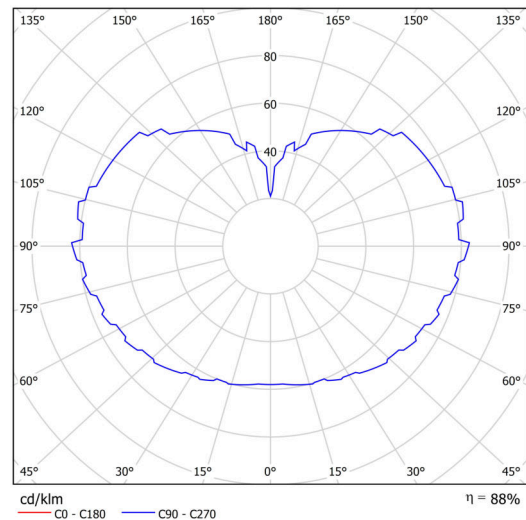

Technical

Types of luminaires	Emergency combined
Mounting type	Suspended - rod
Base material	steel
Shade material	three-layer glass TRIPLEX OPAL
Base color	white Ral9003
Shade color	white
Holding the shade	steel holder
Mounting location	ceiling
Width	500 mm
Length	500 mm
Height	500 mm
Diameter	ø 500 mm
Hinge length	200 mm
mounting holes (diameter)	3xø5mm
Cable entrance	2xø16mm
Energy Class	D
Impact strength	IK01
Operating temperature	from 0°C to +30°C

Luminous

Lum. flux of luminaire	8100 lm
Lum. flux of light source	9200 lm
Lum. flux of light source in emergency mode	150 lm
Luminaire efficacy	137 lm/W
Temperature	3000 K
Rated life time LED L80/B10	100000 hours