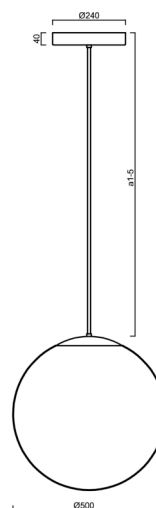

## ADRIA P4 HP

LED-5L08E950Z11/098/a3 NK3HST NB 4K##

[WWW.OSMONT.CZ](http://WWW.OSMONT.CZ)

# ADRIA P4 HP

Product code: ADR62837

Type: LED-5L08E950Z11/098/a3 NK3HST NB 4K##

Short description of the luminaire: Stainless steel brushed | pendant high-power LED light with emergency backup combined (with Self-test) | TRIPLEX OPAL hand blown glass shade | rod pendant 60 cm |

## Technical

Types of luminaires	Emergency combined SELFTEST
Mounting type	Suspended - rod
Base material	stainless steel steel
Shade material	three-layer glass TRIPLEX OPAL
Base color	brushed stainless steel
Shade color	white
Holding the shade	steel holder
Mounting location	ceiling
Width	500 mm
Length	500 mm
Height	500 mm
Hinge length	600 mm
mounting holes (diameter)	3xØ5mm
Cable entrance	2xØ16mm
Energy Class	D
Impact strength	IK01
Operating temperature	from -20°C to +30°C