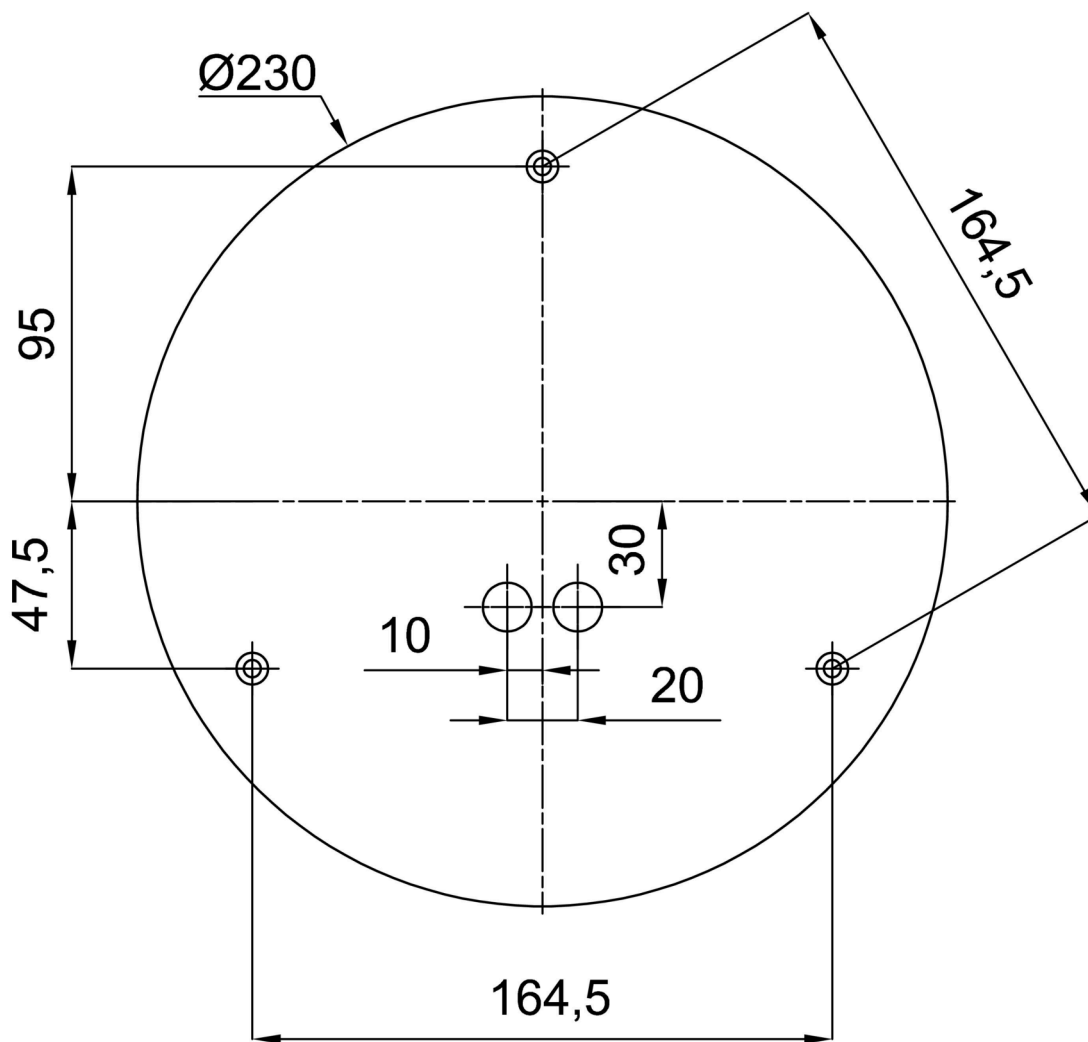

Technical

Types of luminaires	Emergency combined SELFTEST
Mounting type	Suspended - rod
Base material	stainless steel steel
Shade material	three-layer glass TRIPLEX OPAL
Base color	brushed stainless steel
Shade color	white
Holding the shade	steel holder
Mounting location	ceiling
Width	500 mm
Length	500 mm
Height	500 mm
Hinge length	400 mm
mounting holes (diameter)	3xØ5mm
Cable entrance	2xØ16mm
Energy Class	D
Impact strength	IK01
Operating temperature	from -20°C to +30°C

Eulum data for calculation programs are available at www.osmont.cz.

Logistic

EAN	8591728148317
Weight NTTO	7.15 Kg
Weight BTTO	8.95 Kg
Number of cartons	2 pcs
Package volume	0.157 m ³
Package 1 width	0.52 m
Package 1 length	0.52 m
Package 1 height	0.53 m
Warranty*	60 months

*The warranty for the batteries is valid for 12 months from the date of purchase.

Installation dimensions:

Additional assortment:

Lampshade

Product code	Name	Color	Description	Picture	Drawing
20041	098	white	příslušenství	