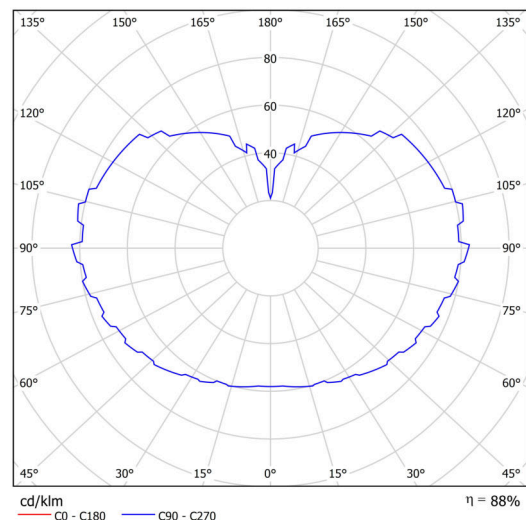

Luminous

Lum. flux of luminaire	8450 lm
Lum. flux of light source	9600 lm
Lum. flux of light source in emergency mode	200 lm
Temperature	4000 K
Rated life time LED L80/B10	100000 hours
CRI	Ra80
MacAdam	3
Blue light hazard	Risk group 0

Eulum data for calculation programs are available at www.osmont.cz.