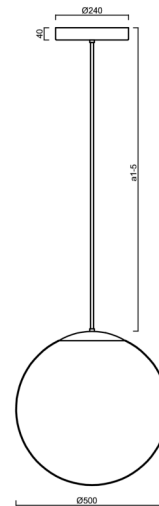

ADRIA P4 HP

LED-5L08E950Z11/098/a2 NK3HST NB 4K##

WWW.OSMONT.CZ

ADRIA P4 HP

Product code: ADR62836

Type: LED-5L08E950Z11/098/a2 NK3HST NB 4K##

Short description of the luminaire: Stainless steel brushed | pendant high-power LED light with emergency backup combined (with Self-test) | TRIPLEX OPAL hand blown glass shade | rod pendant 40 cm |

Technical

Types of luminaires	Emergency combined SELFTEST
Mounting type	Suspended - rod
Base material	stainless steel steel
Shade material	three-layer glass TRIPLEX OPAL
Base color	brushed stainless steel
Shade color	white
Holding the shade	steel holder
Mounting location	ceiling
Width	500 mm
Length	500 mm
Height	500 mm
Hinge length	400 mm
mounting holes (diameter)	3xØ5mm
Cable entrance	2xØ16mm
Energy Class	D
Impact strength	IK01
Operating temperature	from -20°C to +30°C

Eulum data for calculation programs are available at www.osmont.cz.

Logistic

EAN	8591728148317
Weight NTTO	7.15 Kg
Weight BTTO	8.95 Kg
Number of cartons	2 pcs
Package volume	0.157 m ³
Package 1 width	0.52 m
Package 1 length	0.52 m
Package 1 height	0.53 m
Warranty*	60 months

*The warranty for the batteries is valid for 12 months from the date of purchase.

Installation dimensions:

Additional assortment:

Lampshade

Product code	Name	Color	Description	Picture	Drawing
20041	098	white	příslušenství	