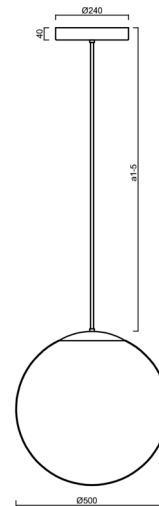

ADRIA P4 HP

LED-5L08E950Z11/098/a1 NK3HST NB 4K##

WWW.OSMONT.CZ

ADRIA P4 HP

Product code: ADR62835

Type: LED-5L08E950Z11/098/a1 NK3HST NB 4K##

Short description of the luminaire: Stainless steel brushed | pendant high-power LED light with emergency backup combined (with Self-test) | TRIPLEX OPAL hand blown glass shade | rod pendant 20 cm |

Technical

Types of luminaires	Emergency combined SELFTEST
Mounting type	Suspended - rod
Base material	stainless steel steel
Shade material	three-layer glass TRIPLEX OPAL
Base color	brushed stainless steel
Shade color	white
Holding the shade	steel holder
Mounting location	ceiling
Width	500 mm
Length	500 mm
Height	500 mm
Hinge length	200 mm
mounting holes (diameter)	3xØ5mm
Cable entrance	2xØ16mm
Energy Class	D
Impact strength	IK01
Operating temperature	from -20°C to +30°C

Eulum data for calculation programs are available at www.osmont.cz.

Logistic

EAN	8591728148300
Weight NTTO	7.1 Kg
Weight BTTO	8.9 Kg
Number of cartons	2 pcs
Package volume	0.157 m ³
Package 1 width	0.52 m
Package 1 length	0.52 m
Package 1 height	0.53 m
Warranty*	60 months

*The warranty for the batteries is valid for 12 months from the date of purchase.

Installation dimensions:

Additional assortment:

Lampshade

Product code	Name	Color	Description	Picture	Drawing
20041	098	white	příslušenství		