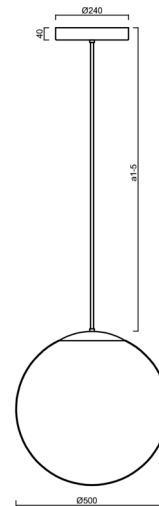

# ADRIA P4 HP

Product code: ADR62834

Type: LED-5L08E950Z11/098/a5 NK3HST NL 4K##

Short description of the luminaire: Stainless steel polished | pendant high-power LED light with emergency backup combined (with Self-test) | TRIPLEX OPAL hand blown glass shade| rod pendant 100 cm |

## Technical

Types of luminaires	Emergency combined SELFTEST
Mounting type	Suspended - rod
Base material	stainless steel steel
Shade material	three-layer glass TRIPLEX OPAL
Base color	polished stainless steel
Shade color	white
Holding the shade	steel holder
Mounting location	ceiling
Width	500 mm
Length	500 mm
Height	500 mm
Hinge length	1000 mm
mounting holes (diameter)	3xØ5mm
Cable entrance	2xØ16mm
Energy Class	D
Impact strength	IK01
Operating temperature	from -20°C to +30°C