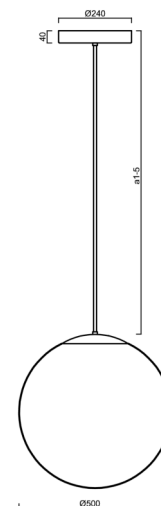

## ADRIA P4 HP

LED-5L08E950Z11/098/a2 NK3HST NL 4K##

[WWW.OSMONT.CZ](http://WWW.OSMONT.CZ)

# ADRIA P4 HP

Product code: ADR62831

Type: LED-5L08E950Z11/098/a2 NK3HST NL 4K##

Short description of the luminaire: Stainless steel polished | pendant high-power LED light with emergency backup combined (with Self-test) | TRIPLEX OPAL hand blown glass shade | rod pendant 40 cm |

## Technical

Types of luminaires	Emergency combined SELFTEST
Mounting type	Suspended - rod
Base material	stainless steel steel
Shade material	three-layer glass TRIPLEX OPAL
Base color	polished stainless steel
Shade color	white
Holding the shade	steel holder
Mounting location	ceiling
Width	500 mm
Length	500 mm
Height	500 mm
Hinge length	400 mm
mounting holes (diameter)	3xØ5mm
Cable entrance	2xØ16mm
Energy Class	D
Impact strength	IK01
Operating temperature	from -20°C to +30°C