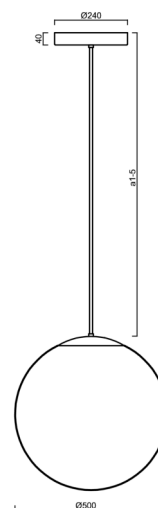

ADRIA P4 HP

LED-5L08E950Z11/098/a5 NK3HST MS 4K##

WWW.OSMONT.CZ

ADRIA P4 HP

Product code: ADR62829

Type: LED-5L08E950Z11/098/a5 NK3HST MS 4K##

Short description of the luminaire: Brass polished | pendant high-power LED light with emergency backup combined (with Self-test) | TRIPLEX OPAL hand blown glass shade| rod pendant 100 cm |

Technical

Types of luminaires	Emergency combined SELFTEST
Mounting type	Suspended - rod
Base material	brass
Shade material	three-layer glass TRIPLEX OPAL
Base color	polished brass
Shade color	white
Holding the shade	steel holder
Mounting location	ceiling
Width	500 mm
Length	500 mm
Height	500 mm
Hinge length	1000 mm
mounting holes (diameter)	3xØ5mm
Cable entrance	2xØ16mm
Energy Class	D
Impact strength	IK01
Operating temperature	from -20°C to +30°C

Eulum data for calculation programs are available at www.osmont.cz.

Logistic

EAN	8591728148249
Weight NTTO	7.35 Kg
Weight BTTO	9.15 Kg
Number of cartons	2 pcs
Package volume	0.157 m ³
Package 1 width	0.52 m
Package 1 length	0.52 m
Package 1 height	0.53 m
Warranty*	60 months

*The warranty for the batteries is valid for 12 months from the date of purchase.

Installation dimensions:

Additional assortment:

Lampshade

Product code	Name	Color	Description	Picture	Drawing
20041	098	white	příslušenství		