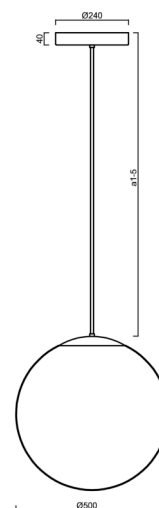

## ADRIA P4 HP

LED-5L08E950Z11/098/a4 NK3HST MS 4K##

[WWW.OSMONT.CZ](http://WWW.OSMONT.CZ)

# ADRIA P4 HP

Product code: ADR62828

Type: LED-5L08E950Z11/098/a4 NK3HST MS 4K##

Short description of the luminaire: Brass polished | pendant high-power LED light with emergency backup combined ( with Self-test) | TRIPLEX OPAL hand blown glass shade| rod pendant 80 cm |

## Technical

|                           |                                |
|---------------------------|--------------------------------|
| Types of luminaires       | Emergency combined SELFTEST    |
| Mounting type             | Suspended - rod                |
| Base material             | brass                          |
| Shade material            | three-layer glass TRIPLEX OPAL |
| Base color                | polished brass                 |
| Shade color               | white                          |
| Holding the shade         | steel holder                   |
| Mounting location         | ceiling                        |
| Width                     | 500 mm                         |
| Length                    | 500 mm                         |
| Height                    | 500 mm                         |
| Hinge length              | 800 mm                         |
| mounting holes (diameter) | 3xØ5mm                         |
| Cable entrance            | 2xØ16mm                        |
| Energy Class              | D                              |
| Impact strength           | IK01                           |
| Operating temperature     | from -20°C to +30°C            |

## Lampshade

| Product code | Name | Color | Description   | Picture   | Drawing |
|--------------|------|-------|---------------|---|---------|
| 20041        | 098  | white | příslušenství |  |         |