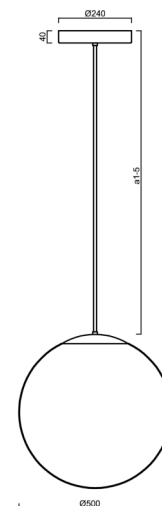

ADRIA P4 HP

LED-5L08E950Z11/098/a3 NK3HST MS 4K##

WWW.OSMONT.CZ

ADRIA P4 HP

Product code: ADR62827

Type: LED-5L08E950Z11/098/a3 NK3HST MS 4K##

Short description of the luminaire: Brass polished | pendant high-power LED light with emergency backup combined (with Self-test) | TRIPLEX OPAL hand blown glass shade| rod pendant 60 cm |

Technical

| | |
|---------------------------|--------------------------------|
| Types of luminaires | Emergency combined SELFTEST |
| Mounting type | Suspended - rod |
| Base material | brass |
| Shade material | three-layer glass TRIPLEX OPAL |
| Base color | polished brass |
| Shade color | white |
| Holding the shade | steel holder |
| Mounting location | ceiling |
| Width | 500 mm |
| Length | 500 mm |
| Height | 500 mm |
| Hinge length | 600 mm |
| mounting holes (diameter) | 3xØ5mm |
| Cable entrance | 2xØ16mm |
| Energy Class | D |
| Impact strength | IK01 |
| Operating temperature | from -20°C to +30°C |