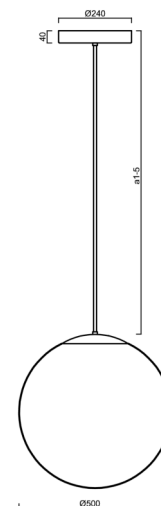

ADRIA P4 HP

LED-5L08E950Z11/098/a2 NK3HST MS 4K##

WWW.OSMONT.CZ

ADRIA P4 HP

Product code: ADR62826

Type: LED-5L08E950Z11/098/a2 NK3HST MS 4K##

Short description of the luminaire: Brass polished | pendant high-power LED light with emergency backup combined (with Self-test) | TRIPLEX OPAL hand blown glass shade| rod pendant 40 cm |

Technical

Types of luminaires	Emergency combined SELFTEST
Mounting type	Suspended - rod
Base material	brass
Shade material	three-layer glass TRIPLEX OPAL
Base color	polished brass
Shade color	white
Holding the shade	steel holder
Mounting location	ceiling
Width	500 mm
Length	500 mm
Height	500 mm
Hinge length	400 mm
mounting holes (diameter)	3xØ5mm
Cable entrance	2xØ16mm
Energy Class	D
Impact strength	IK01
Operating temperature	from -20°C to +30°C

Eulum data for calculation programs are available at www.osmont.cz.

Logistic

EAN	8591728148218
Weight NTTO	7.15 Kg
Weight BTTO	8.95 Kg
Number of cartons	2 pcs
Package volume	0.157 m ³
Package 1 width	0.52 m
Package 1 length	0.52 m
Package 1 height	0.53 m
Warranty*	60 months

*The warranty for the batteries is valid for 12 months from the date of purchase.

Installation dimensions:

Additional assortment:

Lampshade

Product code	Name	Color	Description	Picture	Drawing
20041	098	white	příslušenství		