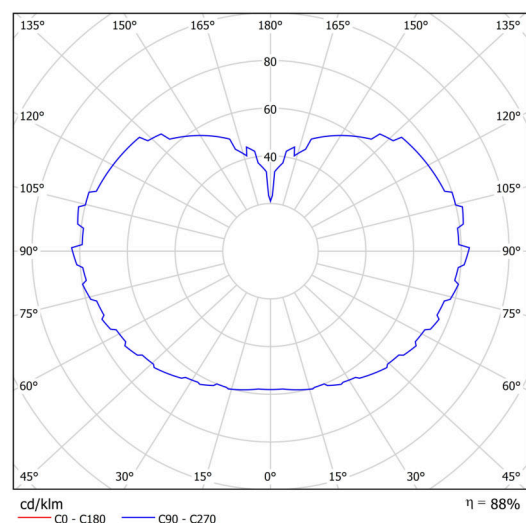

Technical

Types of luminaires	Emergency combined SELFTEST
Mounting type	Suspended - rod
Base material	brass
Shade material	three-layer glass TRIPLEX OPAL
Base color	polished brass
Shade color	white
Holding the shade	steel holder
Mounting location	ceiling
Width	500 mm
Length	500 mm
Height	500 mm
Hinge length	400 mm
mounting holes (diameter)	3xØ5mm
Cable entrance	2xØ16mm
Energy Class	D
Impact strength	IK01
Operating temperature	from -20°C to +30°C

Electric

Power consumption	59 W
Ingress Protection	IP40
Socket	LED modul
Battery type	LiFePO4
Emergency time	3 hours
SELFTEST	yes
terminal block	snap terminal block

Luminous

Lum. flux of luminaire	8450 lm
Lum. flux of light source	9600 lm
Lum. flux of light source in emergency mode	200 lm
Temperature	4000 K
Rated life time LED L80/B10	100000 hours
CRI	Ra80
MacAdam	3
Blue light hazard	Risk group 0