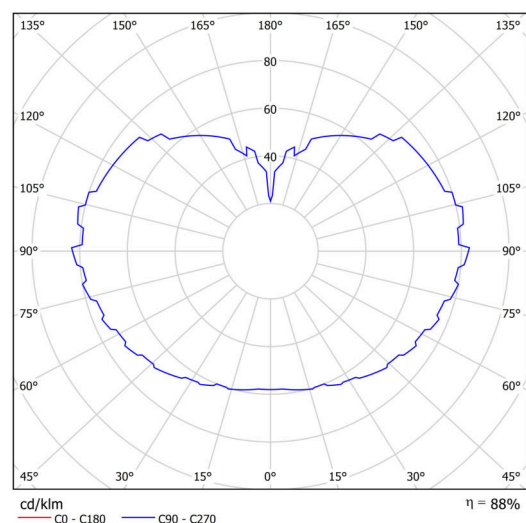

Technical

Types of luminaires	Emergency combined SELFTEST
Mounting type	Suspended - rod
Base material	steel
Shade material	three-layer glass TRIPLEX OPAL
Base color	black Ral9005
Shade color	white
Holding the shade	steel holder
Mounting location	ceiling
Width	500 mm
Length	500 mm
Height	500 mm
Hinge length	800 mm
mounting holes (diameter)	3xØ5mm
Cable entrance	2xØ16mm
Energy Class	D
Impact strength	IK01
Operating temperature	from -20°C to +30°C

Electric

Power consumption	59 W
Ingress Protection	IP40
Socket	LED modul
Battery type	LiFePO4
Emergency time	3 hours
SELFTEST	yes
terminal block	snap terminal block

Luminous

Lum. flux of luminaire	8450 lm
Lum. flux of light source	9600 lm
Lum. flux of light source in emergency mode	200 lm
Temperature	4000 K
Rated life time LED L80/B10	100000 hours
CRI	Ra80
MacAdam	3
Blue light hazard	Risk group 0