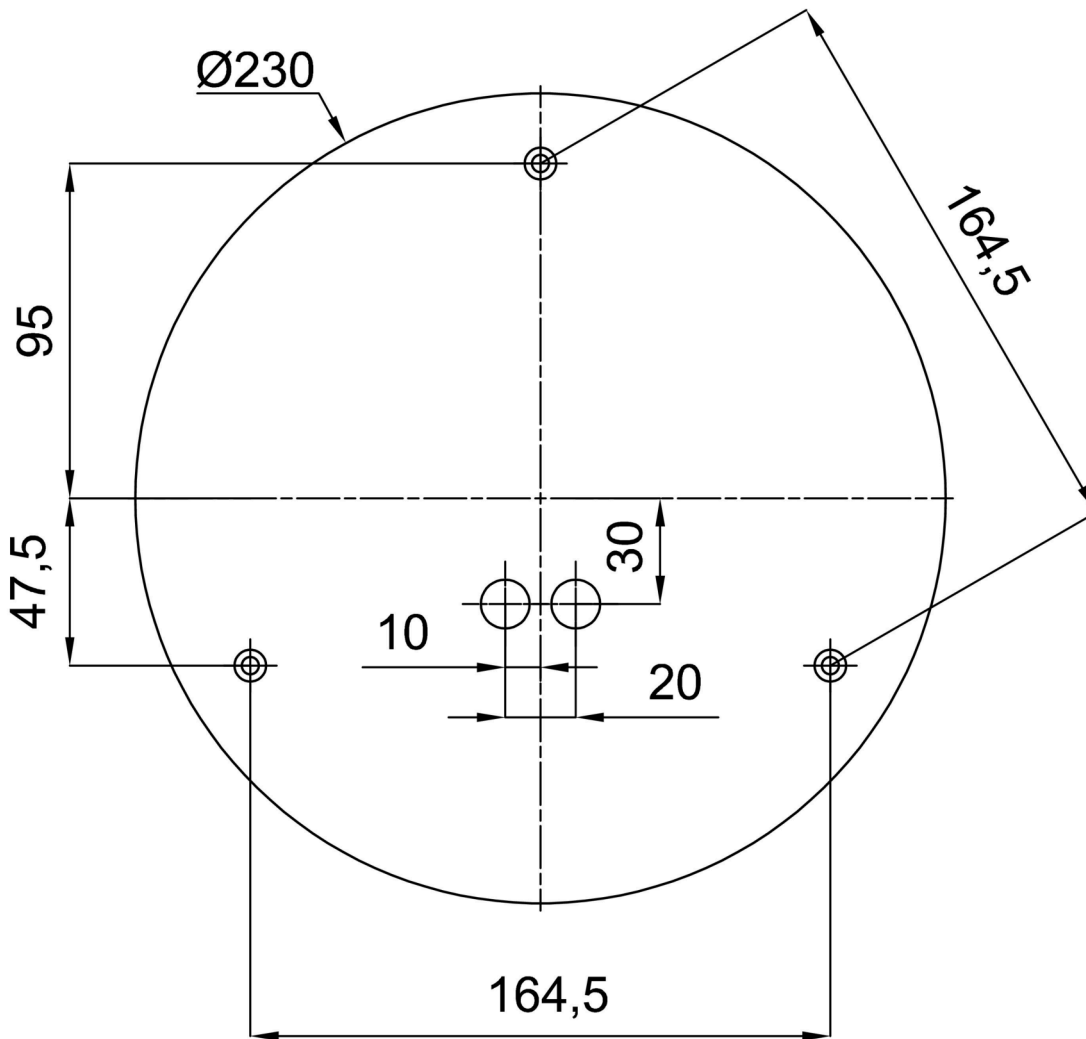

Technical

Types of luminaires	Emergency combined SELFTEST
Mounting type	Suspended - rod
Base material	steel
Shade material	three-layer glass TRIPLEX OPAL
Base color	black Ral9005
Shade color	white
Holding the shade	steel holder
Mounting location	ceiling
Width	500 mm
Length	500 mm
Height	500 mm
Hinge length	800 mm
mounting holes (diameter)	3xØ5mm
Cable entrance	2xØ16mm
Energy Class	D
Impact strength	IK01
Operating temperature	from -20°C to +30°C

Electric

Power consumption	59 W
Ingress Protection	IP40
Socket	LED modul
Battery type	LiFePO4
Emergency time	3 hours
SELFTEST	yes
terminal block	snap terminal block

Luminous

Lum. flux of luminaire	8450 lm
Lum. flux of light source	9600 lm
Lum. flux of light source in emergency mode	200 lm
Temperature	4000 K
Rated life time LED L80/B10	100000 hours
CRI	Ra80
MacAdam	3
Blue light hazard	Risk group 0

Eulum data for calculation programs are available at www.osmont.cz.

Logistic

EAN	8591728148188
Weight NTTO	7.3 Kg
Weight BTTO	9.1 Kg
Number of cartons	2 pcs
Package volume	0.157 m ³
Package 1 width	0.52 m
Package 1 length	0.52 m
Package 1 height	0.53 m
Warranty*	60 months

*The warranty for the batteries is valid for 12 months from the date of purchase.

Installation dimensions:

Additional assortment:

Lampshade

Product code	Name	Color	Description	Picture	Drawing
20041	098	white	příslušenství		