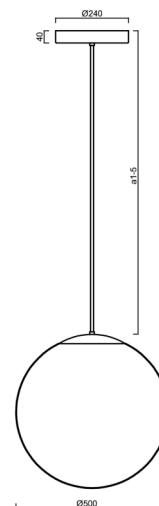

ADRIA P4 HP

LED-5L08E950Z11/098/a4 NK3HST C 4K##

WWW.OSMONT.CZ

ADRIA P4 HP

Product code: ADR62823

Type: LED-5L08E950Z11/098/a4 NK3HST C 4K##

Short description of the luminaire: Black colour | pendant high-power LED light with emergency backup combined (with Self-test) | TRIPLEX OPAL hand blown glass shade| rod pendant 80 cm |

Technical

Types of luminaires	Emergency combined SELFTEST
Mounting type	Suspended - rod
Base material	steel
Shade material	three-layer glass TRIPLEX OPAL
Base color	black Ral9005
Shade color	white
Holding the shade	steel holder
Mounting location	ceiling
Width	500 mm
Length	500 mm
Height	500 mm
Hinge length	800 mm
mounting holes (diameter)	3xØ5mm
Cable entrance	2xØ16mm
Energy Class	D
Impact strength	IK01
Operating temperature	from -20°C to +30°C

Eulum data for calculation programs are available at www.osmont.cz.

Logistic

EAN	8591728148188
Weight NTTO	7.3 Kg
Weight BTTO	9.1 Kg
Number of cartons	2 pcs
Package volume	0.157 m ³
Package 1 width	0.52 m
Package 1 length	0.52 m
Package 1 height	0.53 m
Warranty*	60 months

*The warranty for the batteries is valid for 12 months from the date of purchase.

Installation dimensions:

Additional assortment:

Lampshade

Product code	Name	Color	Description	Picture	Drawing
20041	098	white	příslušenství		