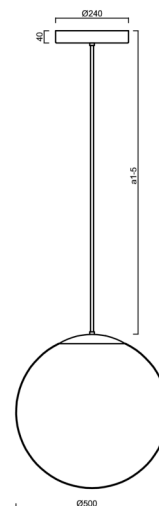

ADRIA P4 HP

LED-5L08E950Z11/098/a3 NK3HST C 4K##

WWW.OSMONT.CZ

ADRIA P4 HP

Product code: ADR62822

Type: LED-5L08E950Z11/098/a3 NK3HST C 4K##

Short description of the luminaire: Black colour | pendant high-power LED light with emergency backup combined (with Self-test) | TRIPLEX OPAL hand blown glass shade| rod pendant 60 cm |

Technical

Types of luminaires	Emergency combined SELFTEST
Mounting type	Suspended - rod
Base material	steel
Shade material	three-layer glass TRIPLEX OPAL
Base color	black Ral9005
Shade color	white
Holding the shade	steel holder
Mounting location	ceiling
Width	500 mm
Length	500 mm
Height	500 mm
Hinge length	600 mm
mounting holes (diameter)	3xØ5mm
Cable entrance	2xØ16mm
Energy Class	D
Impact strength	IK01
Operating temperature	from -20°C to +30°C

Eulum data for calculation programs are available at www.osmont.cz.

Logistic

EAN	8591728148171
Weight NTTO	7.2 Kg
Weight BTTO	9 Kg
Number of cartons	2 pcs
Package volume	0.157 m ³
Package 1 width	0.52 m
Package 1 length	0.52 m
Package 1 height	0.53 m
Warranty*	60 months

*The warranty for the batteries is valid for 12 months from the date of purchase.

Installation dimensions:

Additional assortment:

Lampshade

Product code	Name	Color	Description	Picture	Drawing
20041	098	white	příslušenství		