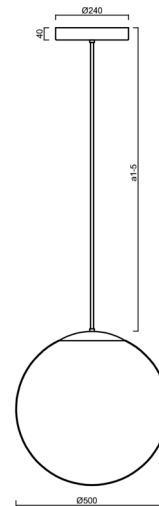

ADRIA P4 HP

LED-5L08E950Z11/098/a1 NK3HST C 4K##

WWW.OSMONT.CZ

ADRIA P4 HP

Product code: ADR62820

Type: LED-5L08E950Z11/098/a1 NK3HST C 4K##

Short description of the luminaire: Black colour | pendant high-power LED light with emergency backup combined (with Self-test) | TRIPLEX OPAL hand blown glass shade| rod pendant 20 cm |

Technical

Types of luminaires	Emergency combined SELFTEST
Mounting type	Suspended - rod
Base material	steel
Shade material	three-layer glass TRIPLEX OPAL
Base color	black Ral9005
Shade color	white
Holding the shade	steel holder
Mounting location	ceiling
Width	500 mm
Length	500 mm
Height	500 mm
Hinge length	200 mm
mounting holes (diameter)	3xØ5mm
Cable entrance	2xØ16mm
Energy Class	D
Impact strength	IK01
Operating temperature	from -20°C to +30°C

Eulum data for calculation programs are available at www.osmont.cz.

Logistic

EAN	8591728148157
Weight NTTO	7.1 Kg
Weight BTTO	8.9 Kg
Number of cartons	2 pcs
Package volume	0.157 m ³
Package 1 width	0.52 m
Package 1 length	0.52 m
Package 1 height	0.53 m
Warranty*	60 months

*The warranty for the batteries is valid for 12 months from the date of purchase.

Installation dimensions:

Additional assortment:

Lampshade

Product code	Name	Color	Description	Picture	Drawing
20041	098	white	příslušenství		