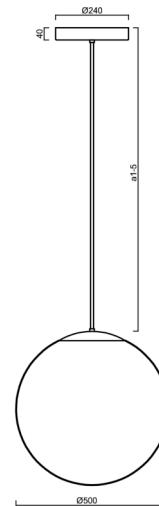

ADRIA P4 HP

LED-5L08E950Z11/098/a1 NK3HST B 4K##

WWW.OSMONT.CZ

ADRIA P4 HP

Product code: ADR62815

Type: LED-5L08E950Z11/098/a1 NK3HST B 4K##

Short description of the luminaire: White colour | pendant high-power LED light with emergency backup combined (with Self-test) | TRIPLEX OPAL hand blown glass shade| rod pendant 20 cm |

Technical

Types of luminaires	Emergency combined SELFTEST
Mounting type	Suspended - rod
Base material	steel
Shade material	three-layer glass TRIPLEX OPAL
Base color	white Ra9003
Shade color	white
Holding the shade	steel holder
Mounting location	ceiling
Width	500 mm
Length	500 mm
Height	500 mm
Hinge length	200 mm
mounting holes (diameter)	3xØ5mm
Cable entrance	2xØ16mm
Energy Class	D
Impact strength	IK01
Operating temperature	from -20°C to +30°C

Eulum data for calculation programs are available at www.osmont.cz.

Logistic

EAN	8591728148102
Weight NTTO	7.1 Kg
Weight BTTO	8.9 Kg
Number of cartons	2 pcs
Package volume	0.157 m ³
Package 1 width	0.52 m
Package 1 length	0.52 m
Package 1 height	0.53 m
Warranty*	60 months

*The warranty for the batteries is valid for 12 months from the date of purchase.

Installation dimensions:

Additional assortment:

Lampshade

Product code	Name	Color	Description	Picture	Drawing
20041	098	white	příslušenství	