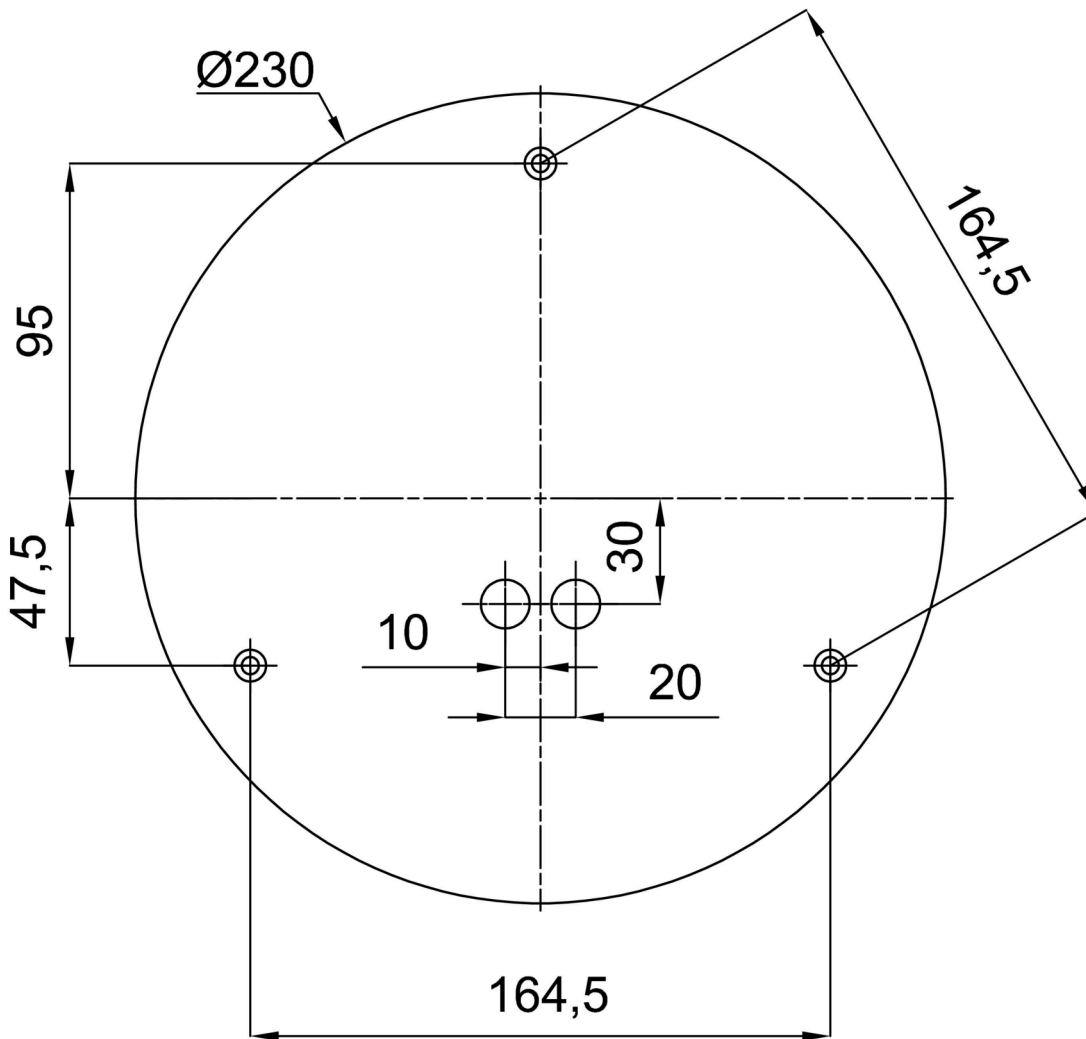

Technical

Types of luminaires	Emergency combined SELFTEST
Mounting type	Suspended - rod
Base material	steel
Shade material	three-layer glass TRIPLEX OPAL
Base color	white Ra9003
Shade color	white
Holding the shade	steel holder
Mounting location	ceiling
Width	500 mm
Length	500 mm
Height	500 mm
Hinge length	200 mm
mounting holes (diameter)	3xØ5mm
Cable entrance	2xØ16mm
Energy Class	D
Impact strength	IK01
Operating temperature	from -20°C to +30°C

Electric

Power consumption	59 W
Ingress Protection	IP40
Socket	LED modul
Battery type	LiFePO4
Emergency time	3 hours
SELFTEST	yes
terminal block	snap terminal block

Luminous

Lum. flux of luminaire	8450 lm
Lum. flux of light source	9600 lm
Lum. flux of light source in emergency mode	200 lm
Temperature	4000 K
Rated life time LED L80/B10	100000 hours
CRI	Ra80
MacAdam	3
Blue light hazard	Risk group 0

Eulum data for calculation programs are available at www.osmont.cz.

Logistic

EAN	8591728148102
Weight NTTO	7.1 Kg
Weight BTTO	8.9 Kg
Number of cartons	2 pcs
Package volume	0.157 m ³
Package 1 width	0.52 m
Package 1 length	0.52 m
Package 1 height	0.53 m
Warranty*	60 months

*The warranty for the batteries is valid for 12 months from the date of purchase.

Installation dimensions:

Additional assortment:

Lampshade

Product code	Name	Color	Description	Picture	Drawing
20041	098	white	příslušenství	