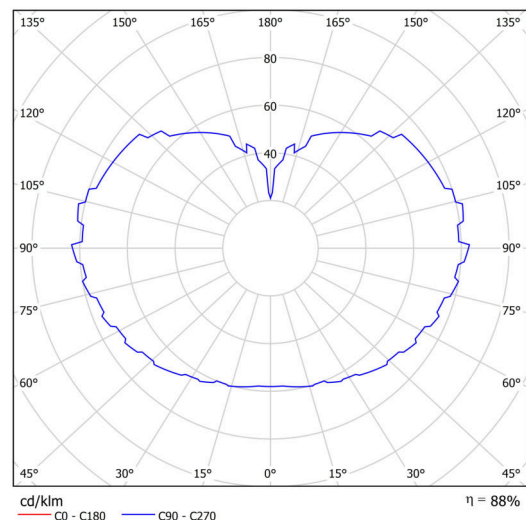

Luminous

Lum. flux of luminaire	8450 lm
Lum. flux of light source	9600 lm
Lum. flux of light source in emergency mode	200 lm
Temperature	4000 K
Rated life time LED L80/B10	100000 hours
CRI	Ra80
MacAdam	3
Blue light hazard	Risk group 0