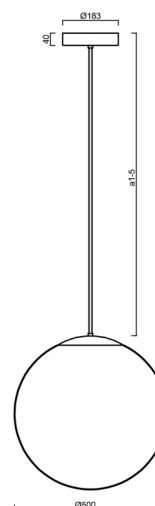

## ADRIA P4 HP

LED-5L08E950Z11/098/a2 NB DALI 4K##

[WWW.OSMONT.CZ](http://WWW.OSMONT.CZ)

# ADRIA P4 HP

Product code: ADR62596

Type: LED-5L08E950Z11/098/a2 NB DALI 4K##

Short description of the luminaire: Stainless steel brushed | pendant high-power LED light DALI | TRIPLEX OPAL hand blown glass shade | rod pendant 40 cm |

## Technical

Types of luminaires	Dimmable
Mounting type	Suspended - rod
Base material	stainless steel steel
Shade material	three-layer glass TRIPLEX OPAL
Base color	brushed stainless steel
Shade color	white
Holding the shade	steel holder
Mounting location	ceiling
Width	500 mm
Length	500 mm
Height	500 mm
Diameter	Ø 500 mm
Hinge length	400 mm
mounting holes (diameter)	3xØ5mm
Cable entrance	2xØ16mm
Energy Class	D
Impact strength	IK01
Operating temperature	from -20°C to +30°C