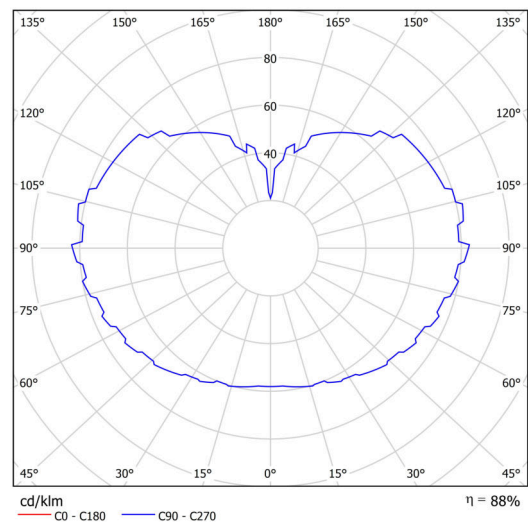

Technical

Types of luminaires	Dimmable
Mounting type	Suspended - rod
Base material	stainless steel steel
Shade material	three-layer glass TRIPLEX OPAL
Base color	brushed stainless steel
Shade color	white
Holding the shade	steel holder
Mounting location	ceiling
Width	500 mm
Length	500 mm
Height	500 mm
Diameter	Ø 500 mm
Hinge length	200 mm
mounting holes (diameter)	3xØ5mm
Cable entrance	2xØ16mm
Energy Class	D
Impact strength	IK01
Operating temperature	from -20°C to +30°C

Luminous

Lum. flux of luminaire	8450 lm
Lum. flux of light source	9600 lm
Luminaire efficacy	143 lm/W
Temperature	4000 K
Rated life time LED L80/B10	100000 hours
CRI	Ra80
MacAdam	3
Blue light hazard	Risk group 0