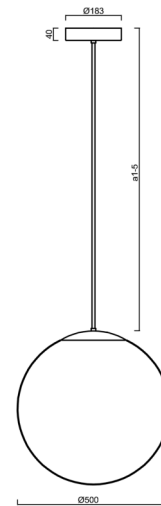

ADRIA P4 HP

LED-5L08E950Z11/098/a1 NB DALI 4K##

WWW.OSMONT.CZ

ADRIA P4 HP

Product code: ADR62595

Type: LED-5L08E950Z11/098/a1 NB DALI 4K##

Short description of the luminaire: Stainless steel brushed | pendant high-power LED light DALI | TRIPLEX OPAL hand blown glass shade| rod pendant 20 cm |

Technical

Types of luminaires	Dimmable
Mounting type	Suspended - rod
Base material	stainless steel steel
Shade material	three-layer glass TRIPLEX OPAL
Base color	brushed stainless steel
Shade color	white
Holding the shade	steel holder
Mounting location	ceiling
Width	500 mm
Length	500 mm
Height	500 mm
Diameter	Ø 500 mm
Hinge length	200 mm
mounting holes (diameter)	3xØ5mm
Cable entrance	2xØ16mm
Energy Class	D
Impact strength	IK01
Operating temperature	from -20°C to +30°C

Eulum data for calculation programs are available at

Logistic

EAN	8591728059194
Weight NTTO	7.1 Kg
Weight BTTO	8.9 Kg
Number of cartons	2 pcs
Package volume	0.157 m ³
Package 1 width	0.52 m
Package 1 length	0.52 m
Package 1 height	0.53 m
Warranty*	60 months

*The warranty for the batteries is valid for 12 months from the date of purchase.

Installation dimensions:

Additional assortment:

Lampshade

Product code	Name	Color	Description	Picture	Drawing
20041	098	white	příslušenství		