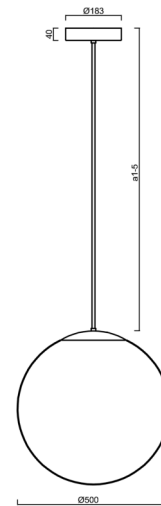

ADRIA P4 HP

LED-5L08E950Z11/098/a5 NB 4K##

WWW.OSMONT.CZ

ADRIA P4 HP

Product code: ADR62594

Type: LED-5L08E950Z11/098/a5 NB 4K##

Short description of the luminaire: Stainless steel brushed | pendant high-power LED light ON/OFF | TRIPLEX OPAL hand blown glass shade| rod pendant 100 cm |

Technical

Types of luminaires	Classic on/off
Mounting type	Suspended - rod
Base material	stainless steel steel
Shade material	three-layer glass TRIPLEX OPAL
Base color	brushed stainless steel
Shade color	white
Holding the shade	steel holder
Mounting location	ceiling
Width	500 mm
Length	500 mm
Height	500 mm
Diameter	Ø 500 mm
Hinge length	1000 mm
mounting holes (diameter)	3xØ5mm
Cable entrance	2xØ16mm
Energy Class	D
Impact strength	IK01
Operating temperature	from -20°C to +30°C

Eulum data for calculation programs are available at

Logistic

EAN	8591728059187
Weight NTTO	7.35 Kg
Weight BTTO	9.15 Kg
Number of cartons	2 pcs
Package volume	0.157 m ³
Package 1 width	0.52 m
Package 1 length	0.52 m
Package 1 height	0.53 m
Warranty*	60 months

*The warranty for the batteries is valid for 12 months from the date of purchase.

Installation dimensions:

Additional assortment:

Lampshade

Product code	Name	Color	Description	Picture	Drawing
20041	098	white	příslušenství		