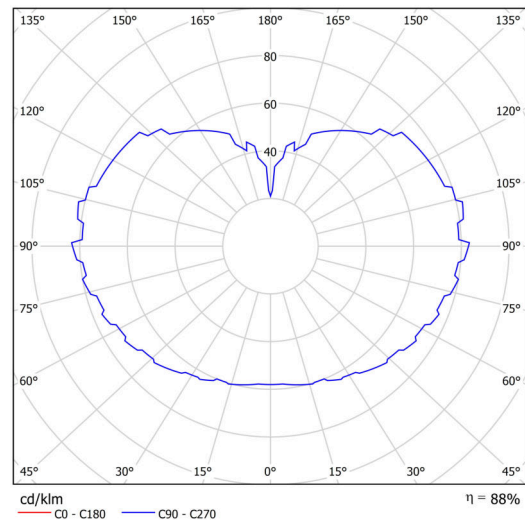

Technical

Types of luminaires	Classic on/off
Mounting type	Suspended - rod
Base material	stainless steel steel
Shade material	three-layer glass TRIPLEX OPAL
Base color	brushed stainless steel
Shade color	white
Holding the shade	steel holder
Mounting location	ceiling
Width	500 mm
Length	500 mm
Height	500 mm
Diameter	Ø 500 mm
Hinge length	1000 mm
mounting holes (diameter)	3xØ5mm
Cable entrance	2xØ16mm
Energy Class	D
Impact strength	IK01
Operating temperature	from -20°C to +30°C

Luminous

Lum. flux of luminaire	8450 lm
Lum. flux of light source	9600 lm
Luminaire efficacy	143 lm/W
Temperature	4000 K
Rated life time LED L80/B10	100000 hours
CRI	Ra80
MacAdam	3
Blue light hazard	Risk group 0