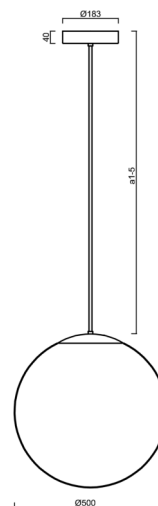

## ADRIA P4 HP

---

LED-5L08E950Z11/098/a3 NB 4K##

[WWW.OSMONT.CZ](http://WWW.OSMONT.CZ)

# ADRIA P4 HP

Product code: ADR62592

Type: LED-5L08E950Z11/098/a3 NB 4K##

Short description of the luminaire: Stainless steel brushed | pendant high-power LED light ON/OFF | TRIPLEX OPAL hand blown glass shade | rod pendant 60 cm |

## Technical

Types of luminaires	Classic on/off
Mounting type	Suspended - rod
Base material	stainless steel steel
Shade material	three-layer glass TRIPLEX OPAL
Base color	brushed stainless steel
Shade color	white
Holding the shade	steel holder
Mounting location	ceiling
Width	500 mm
Length	500 mm
Height	500 mm
Diameter	Ø 500 mm
Hinge length	600 mm
mounting holes (diameter)	3xØ5mm
Cable entrance	2xØ16mm
Energy Class	D
Impact strength	IK01
Operating temperature	from -20°C to +30°C