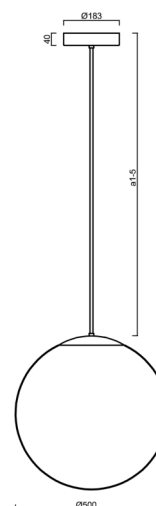

## ADRIA P4 HP

---

LED-5L08E950Z11/098/a5 NL DALI 4K##

[WWW.OSMONT.CZ](http://WWW.OSMONT.CZ)

# ADRIA P4 HP

Product code: ADR62589

Type: LED-5L08E950Z11/098/a5 NL DALI 4K##

Short description of the luminaire: Stainless steel polished | pendant high-power LED light DALI | TRIPLEX OPAL hand blown glass shade | rod pendant 100 cm |

## Technical

Types of luminaires	Dimmable
Mounting type	Suspended - rod
Base material	stainless steel steel
Shade material	three-layer glass TRIPLEX OPAL
Base color	polished stainless steel
Shade color	white
Holding the shade	steel holder
Mounting location	ceiling
Width	500 mm
Length	500 mm
Height	500 mm
Diameter	Ø 500 mm
Hinge length	1000 mm
mounting holes (diameter)	3xØ5mm
Cable entrance	2xØ16mm
Energy Class	D
Impact strength	IK01
Operating temperature	from -20°C to +30°C