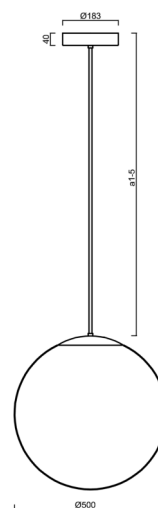

ADRIA P4 HP

LED-5L08E950Z11/098/a4 NL DALI 4K##

WWW.OSMONT.CZ

ADRIA P4 HP

Product code: ADR62588

Type: LED-5L08E950Z11/098/a4 NL DALI 4K##

Short description of the luminaire: Stainless steel polished | pendant high-power LED light DALI | TRIPLEX OPAL hand blown glass shade | rod pendant 80 cm |

Technical

Types of luminaires	Dimmable
Mounting type	Suspended - rod
Base material	stainless steel steel
Shade material	three-layer glass TRIPLEX OPAL
Base color	polished stainless steel
Shade color	white
Holding the shade	steel holder
Mounting location	ceiling
Width	500 mm
Length	500 mm
Height	500 mm
Diameter	Ø 500 mm
Hinge length	800 mm
mounting holes (diameter)	3xØ5mm
Cable entrance	2xØ16mm
Energy Class	D
Impact strength	IK01
Operating temperature	from -20°C to +30°C

Eulum data for calculation programs are available at

Logistic

EAN	8591728059125
Weight NTTO	7.3 Kg
Weight BTTO	9.1 Kg
Number of cartons	2 pcs
Package volume	0.157 m ³
Package 1 width	0.52 m
Package 1 length	0.52 m
Package 1 height	0.53 m
Warranty*	60 months

*The warranty for the batteries is valid for 12 months from the date of purchase.

Installation dimensions:

Additional assortment:

Lampshade

Product code	Name	Color	Description	Picture	Drawing
20041	098	white	příslušenství		