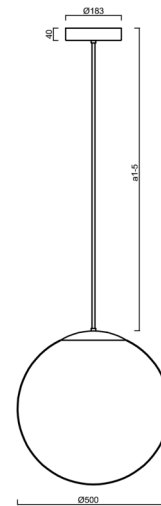

## ADRIA P4 HP

---

LED-5L08E950Z11/098/a1 NL DALI 4K##

[WWW.OSMONT.CZ](http://WWW.OSMONT.CZ)

# ADRIA P4 HP

Product code: ADR62585

Type: LED-5L08E950Z11/098/a1 NL DALI 4K##

Short description of the luminaire: Stainless steel polished | pendant high-power LED light DALI | TRIPLEX OPAL hand blown glass shade | rod pendant 20 cm |

## Technical

Types of luminaires	Dimmable
Mounting type	Suspended - rod
Base material	stainless steel steel
Shade material	three-layer glass TRIPLEX OPAL
Base color	polished stainless steel
Shade color	white
Holding the shade	steel holder
Mounting location	ceiling
Width	500 mm
Length	500 mm
Height	500 mm
Diameter	Ø 500 mm
Hinge length	200 mm
mounting holes (diameter)	3xØ5mm
Cable entrance	2xØ16mm
Energy Class	D
Impact strength	IK01
Operating temperature	from -20°C to +30°C