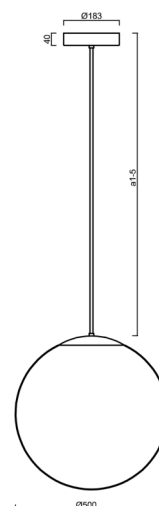

ADRIA P4 HP

LED-5L08E950Z11/098/a4 NL 4K##

WWW.OSMONT.CZ

ADRIA P4 HP

Product code: ADR62583

Type: LED-5L08E950Z11/098/a4 NL 4K##

Short description of the luminaire: Stainless steel polished | pendant high-power LED light ON/OFF | TRIPLEX OPAL hand blown glass shade | rod pendant 80 cm |

Technical

Types of luminaires	Classic on/off
Mounting type	Suspended - rod
Base material	stainless steel steel
Shade material	three-layer glass TRIPLEX OPAL
Base color	polished stainless steel
Shade color	white
Holding the shade	steel holder
Mounting location	ceiling
Width	500 mm
Length	500 mm
Height	500 mm
Diameter	Ø 500 mm
Hinge length	800 mm
mounting holes (diameter)	3xØ5mm
Cable entrance	2xØ16mm
Energy Class	D
Impact strength	IK01
Operating temperature	from -20°C to +30°C

Eulum data for calculation programs are available at

Logistic

EAN	8591728059071
Weight NTTO	7.3 Kg
Weight BTTO	9.1 Kg
Number of cartons	2 pcs
Package volume	0.157 m ³
Package 1 width	0.52 m
Package 1 length	0.52 m
Package 1 height	0.53 m
Warranty*	60 months

*The warranty for the batteries is valid for 12 months from the date of purchase.

Installation dimensions:

Additional assortment:

Lampshade

Product code	Name	Color	Description	Picture	Drawing
20041	098	white	příslušenství		