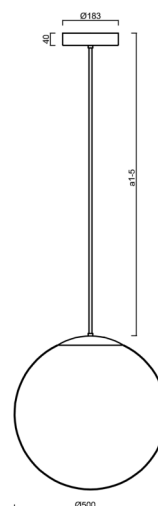

ADRIA P4 HP

LED-5L08E950Z11/098/a3 NL 4K##

WWW.OSMONT.CZ

ADRIA P4 HP

Product code: ADR62582

Type: LED-5L08E950Z11/098/a3 NL 4K##

Short description of the luminaire: Stainless steel polished | pendant high-power LED light ON/OFF | TRIPLEX OPAL hand blown glass shade | rod pendant 60 cm |

Technical

Types of luminaires	Classic on/off
Mounting type	Suspended - rod
Base material	stainless steel steel
Shade material	three-layer glass TRIPLEX OPAL
Base color	polished stainless steel
Shade color	white
Holding the shade	steel holder
Mounting location	ceiling
Width	500 mm
Length	500 mm
Height	500 mm
Diameter	Ø 500 mm
Hinge length	600 mm
mounting holes (diameter)	3xØ5mm
Cable entrance	2xØ16mm
Energy Class	D
Impact strength	IK01
Operating temperature	from -20°C to +30°C

Eulum data for calculation programs are available at

Logistic

EAN	8591728059064
Weight NTTO	7.2 Kg
Weight BTTO	9 Kg
Number of cartons	2 pcs
Package volume	0.157 m ³
Package 1 width	0.52 m
Package 1 length	0.52 m
Package 1 height	0.53 m
Warranty*	60 months

*The warranty for the batteries is valid for 12 months from the date of purchase.

Installation dimensions:

Additional assortment:

Lampshade

Product code	Name	Color	Description	Picture	Drawing
20041	098	white	příslušenství		