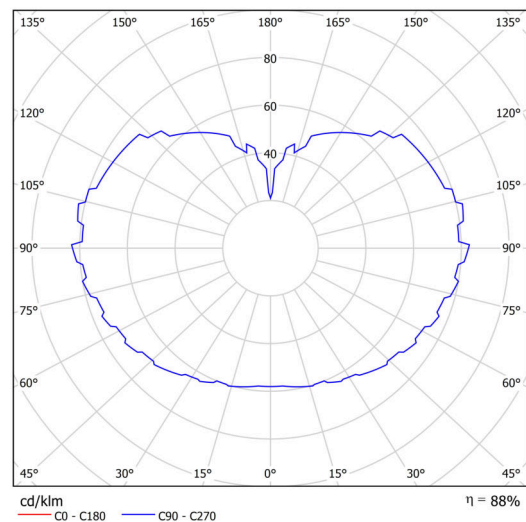

## Technical

Types of luminaires	Classic on/off
Mounting type	Suspended - rod
Base material	stainless steel steel
Shade material	three-layer glass TRIPLEX OPAL
Base color	polished stainless steel
Shade color	white
Holding the shade	steel holder
Mounting location	ceiling
Width	500 mm
Length	500 mm
Height	500 mm
Diameter	Ø 500 mm
Hinge length	200 mm
mounting holes (diameter)	3xØ5mm
Cable entrance	2xØ16mm
Energy Class	D
Impact strength	IK01
Operating temperature	from -20°C to +30°C

## Luminous

Lum. flux of luminaire	8450 lm
Lum. flux of light source	9600 lm
Luminaire efficacy	143 lm/W
Temperature	4000 K
Rated life time LED L80/B10	100000 hours
CRI	Ra80
MacAdam	3
Blue light hazard	Risk group 0