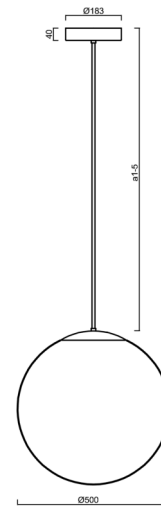

## ADRIA P4 HP

---

LED-5L08E950Z11/098/a1 NL 4K##

[WWW.OSMONT.CZ](http://WWW.OSMONT.CZ)

# ADRIA P4 HP

Product code: ADR62580

Type: LED-5L08E950Z11/098/a1 NL 4K##

Short description of the luminaire: Stainless steel polished | pendant high-power LED light ON/OFF | TRIPLEX OPAL hand blown glass shade| rod pendant 20 cm |

## Technical

Types of luminaires	Classic on/off
Mounting type	Suspended - rod
Base material	stainless steel steel
Shade material	three-layer glass TRIPLEX OPAL
Base color	polished stainless steel
Shade color	white
Holding the shade	steel holder
Mounting location	ceiling
Width	500 mm
Length	500 mm
Height	500 mm
Diameter	Ø 500 mm
Hinge length	200 mm
mounting holes (diameter)	3xØ5mm
Cable entrance	2xØ16mm
Energy Class	D
Impact strength	IK01
Operating temperature	from -20°C to +30°C