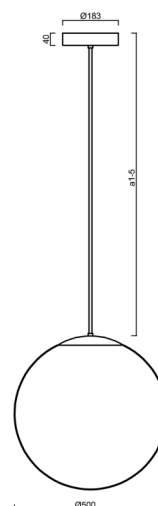

ADRIA P4 HP

LED-5L08E950Z11/098/a5 MS 4K##

WWW.OSMONT.CZ

ADRIA P4 HP

Product code: ADR62574

Type: LED-5L08E950Z11/098/a5 MS 4K##

Short description of the luminaire: Brass polished | pendant high-power LED light ON/OFF | TRIPLEX OPAL hand blown glass shade | rod pendant 100 cm |

Technical

Types of luminaires	Classic on/off
Mounting type	Suspended - rod
Base material	brass
Shade material	three-layer glass TRIPLEX OPAL
Base color	polished brass
Shade color	white
Holding the shade	steel holder
Mounting location	ceiling
Width	500 mm
Length	500 mm
Height	500 mm
Diameter	Ø 500 mm
Hinge length	1000 mm
mounting holes (diameter)	3xØ5mm
Cable entrance	2xØ16mm
Energy Class	D
Impact strength	IK01
Operating temperature	from -20°C to +30°C

Eulum data for calculation programs are available at

Logistic

EAN	8591728058982
Weight NTTO	7.35 Kg
Weight BTTO	9.15 Kg
Number of cartons	2 pcs
Package volume	0.157 m ³
Package 1 width	0.52 m
Package 1 length	0.52 m
Package 1 height	0.53 m
Warranty*	60 months

*The warranty for the batteries is valid for 12 months from the date of purchase.

Installation dimensions:

Additional assortment:

Lampshade

Product code	Name	Color	Description	Picture	Drawing
20041	098	white	příslušenství		