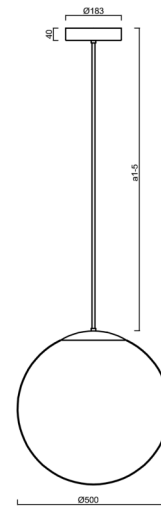

ADRIA P4 HP

LED-5L08E950Z11/098/a2 MS 4K##

WWW.OSMONT.CZ

ADRIA P4 HP

Product code: ADR62571

Type: LED-5L08E950Z11/098/a2 MS 4K##

Short description of the luminaire: Brass polished | pendant high-power LED light ON/OFF | TRIPLEX OPAL hand blown glass shade | rod pendant 40 cm |

Technical

Types of luminaires	Classic on/off
Mounting type	Suspended - rod
Base material	brass
Shade material	three-layer glass TRIPLEX OPAL
Base color	polished brass
Shade color	white
Holding the shade	steel holder
Mounting location	ceiling
Width	500 mm
Length	500 mm
Height	500 mm
Diameter	Ø 500 mm
Hinge length	400 mm
mounting holes (diameter)	3xØ5mm
Cable entrance	2xØ16mm
Energy Class	D
Impact strength	IK01
Operating temperature	from -20°C to +30°C

Eulum data for calculation programs are available at

Logistic

EAN	8591728058951
Weight NTTO	7.15 Kg
Weight BTTO	8.95 Kg
Number of cartons	2 pcs
Package volume	0.157 m ³
Package 1 width	0.52 m
Package 1 length	0.52 m
Package 1 height	0.53 m
Warranty*	60 months

*The warranty for the batteries is valid for 12 months from the date of purchase.

Installation dimensions:

Additional assortment:

Lampshade

Product code	Name	Color	Description	Picture	Drawing
20041	098	white	příslušenství		