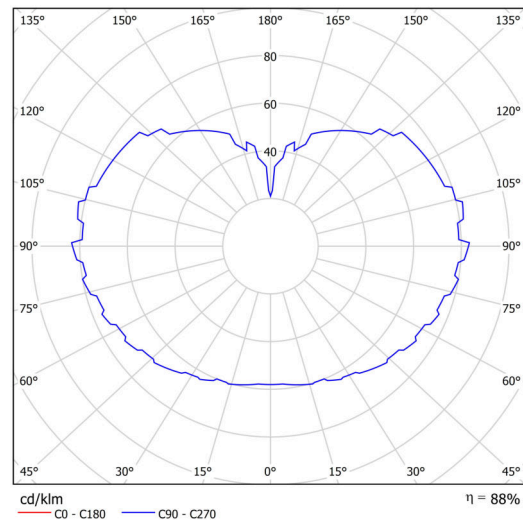

Technical

Types of luminaires	Classic on/off
Mounting type	Suspended - rod
Base material	brass
Shade material	three-layer glass TRIPLEX OPAL
Base color	polished brass
Shade color	white
Holding the shade	steel holder
Mounting location	ceiling
Width	500 mm
Length	500 mm
Height	500 mm
Diameter	Ø 500 mm
Hinge length	400 mm
mounting holes (diameter)	3xØ5mm
Cable entrance	2xØ16mm
Energy Class	D
Impact strength	IK01
Operating temperature	from -20°C to +30°C

Luminous

Lum. flux of luminaire	8450 lm
Lum. flux of light source	9600 lm
Luminaire efficacy	143 lm/W
Temperature	4000 K
Rated life time LED L80/B10	100000 hours
CRI	Ra80
MacAdam	3
Blue light hazard	Risk group 0