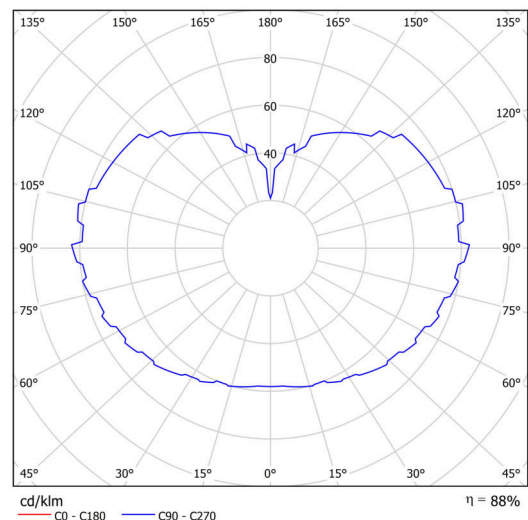

Technical

| | |
|---------------------------|--------------------------------|
| Types of luminaires | Dimmable |
| Mounting type | Suspended - rod |
| Base material | steel |
| Shade material | three-layer glass TRIPLEX OPAL |
| Base color | black Ral9005 |
| Shade color | white |
| Holding the shade | steel holder |
| Mounting location | ceiling |
| Width | 500 mm |
| Length | 500 mm |
| Height | 500 mm |
| Diameter | Ø 500 mm |
| Hinge length | 400 mm |
| mounting holes (diameter) | 3xØ5mm |
| Cable entrance | 2xØ16mm |
| Energy Class | D |
| Impact strength | IK01 |
| Operating temperature | from -20°C to +30°C |

Luminous

| | |
|-----------------------------|--------------|
| Lum. flux of luminaire | 8450 lm |
| Lum. flux of light source | 9600 lm |
| Luminaire efficacy | 143 lm/W |
| Temperature | 4000 K |
| Rated life time LED L80/B10 | 100000 hours |
| CRI | Ra80 |
| MacAdam | 3 |
| Blue light hazard | Risk group 0 |