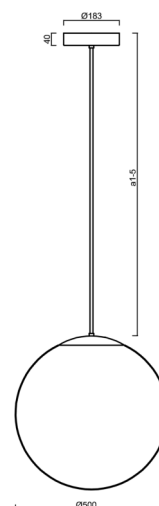

ADRIA P4 HP

LED-5L08E950Z11/098/a4 C 4K##

WWW.OSMONT.CZ

ADRIA P4 HP

Product code: ADR62563

Type: LED-5L08E950Z11/098/a4 C 4K##

Short description of the luminaire: Black colour | pendant high-power LED light ON/OFF | TRIPLEX OPAL hand blown glass shade | rod pendant 80 cm |

Technical

Types of luminaires	Classic on/off
Mounting type	Suspended - rod
Base material	steel
Shade material	three-layer glass TRIPLEX OPAL
Base color	black Ral9005
Shade color	white
Holding the shade	steel holder
Mounting location	ceiling
Width	500 mm
Length	500 mm
Height	500 mm
Diameter	Ø 500 mm
Hinge length	800 mm
mounting holes (diameter)	3xØ5mm
Cable entrance	2xØ16mm
Energy Class	D
Impact strength	IK01
Operating temperature	from -20°C to +30°C

Eulum data for calculation programs are available at

Logistic

EAN	8591728058876
Weight NTTO	7.3 Kg
Weight BTTO	9.1 Kg
Number of cartons	2 pcs
Package volume	0.157 m ³
Package 1 width	0.52 m
Package 1 length	0.52 m
Package 1 height	0.53 m
Warranty*	60 months

*The warranty for the batteries is valid for 12 months from the date of purchase.

Installation dimensions:

Additional assortment:

Lampshade

Product code	Name	Color	Description	Picture	Drawing
20041	098	white	příslušenství		