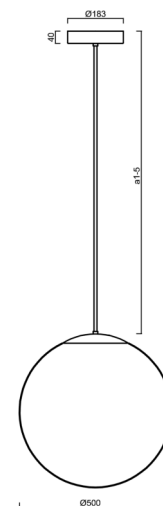

ADRIA P4 HP

LED-5L08E950Z11/098/a3 C 4K##

WWW.OSMONT.CZ

ADRIA P4 HP

Product code: ADR62562

Type: LED-5L08E950Z11/098/a3 C 4K##

Short description of the luminaire: Black colour | pendant high-power LED light ON/OFF | TRIPLEX OPAL hand blown glass shade | rod pendant 60 cm |

Technical

Types of luminaires	Classic on/off
Mounting type	Suspended - rod
Base material	steel
Shade material	three-layer glass TRIPLEX OPAL
Base color	black Ral9005
Shade color	white
Holding the shade	steel holder
Mounting location	ceiling
Width	500 mm
Length	500 mm
Height	500 mm
Diameter	Ø 500 mm
Hinge length	600 mm
mounting holes (diameter)	3xØ5mm
Cable entrance	2xØ16mm
Energy Class	D
Impact strength	IK01
Operating temperature	from -20°C to +30°C

Eulum data for calculation programs are available at

Logistic

EAN	8591728058869
Weight NTTO	7.2 Kg
Weight BTTO	9 Kg
Number of cartons	2 pcs
Package volume	0.157 m ³
Package 1 width	0.52 m
Package 1 length	0.52 m
Package 1 height	0.53 m
Warranty*	60 months

*The warranty for the batteries is valid for 12 months from the date of purchase.

Installation dimensions:

Additional assortment:

Lampshade

Product code	Name	Color	Description	Picture	Drawing
20041	098	white	příslušenství		