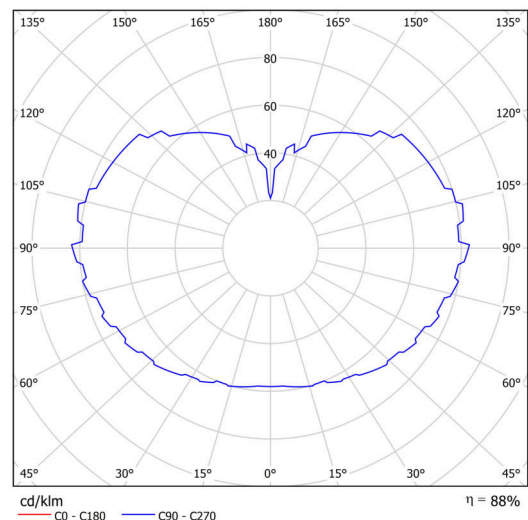

Luminous

Lum. flux of luminaire	8450 lm
Lum. flux of light source	9600 lm
Luminaire efficacy	143 lm/W
Temperature	4000 K
Rated life time LED L80/B10	100000 hours
CRI	Ra80
MacAdam	3
Blue light hazard	Risk group 0