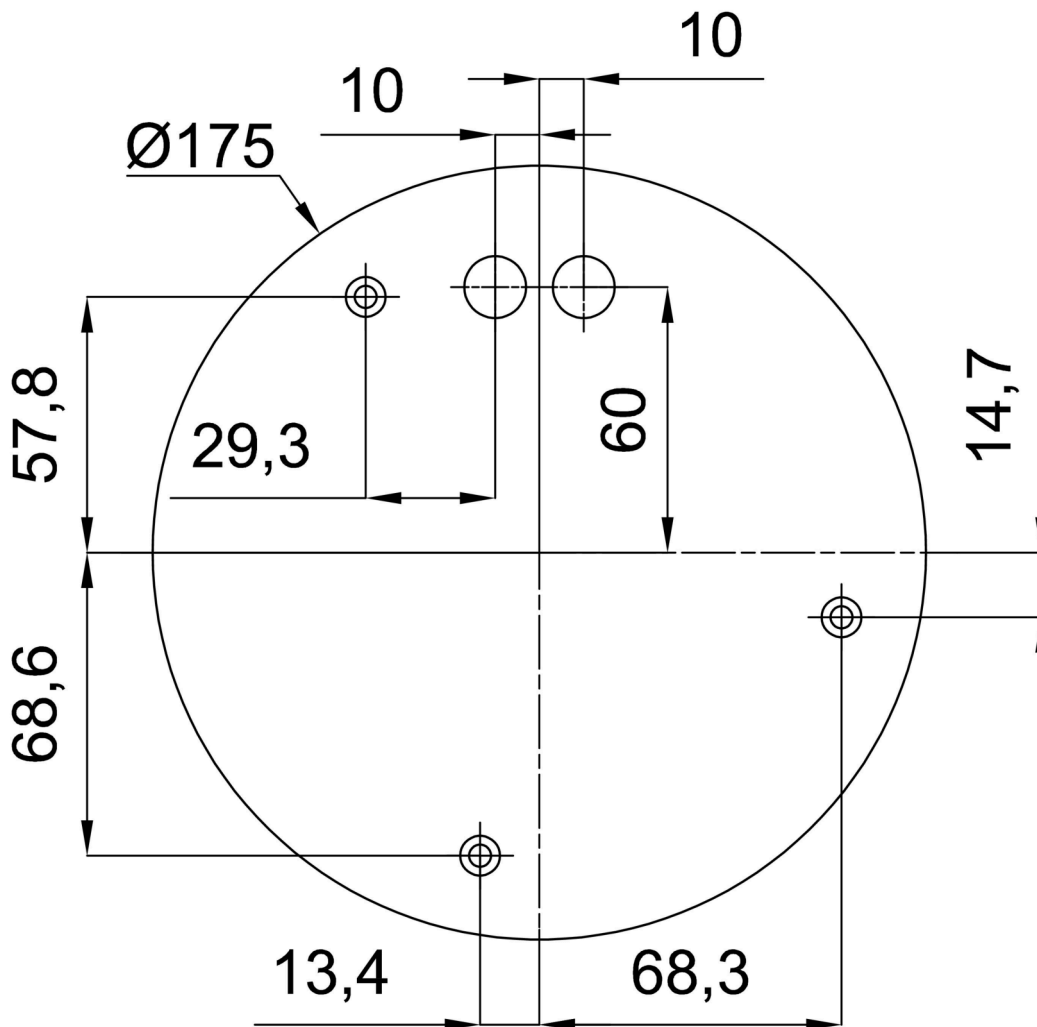

Logistic

EAN	8591728058838
Weight NTTO	7.35 Kg
Weight BTTO	9.15 Kg
Number of cartons	2 pcs
Package volume	0.157 m³
Package 1 width	0.52 m
Package 1 length	0.52 m
Package 1 height	0.53 m
Warranty*	60 months

*The warranty for the batteries is valid for 12 months from the date of purchase.

Installation dimensions: