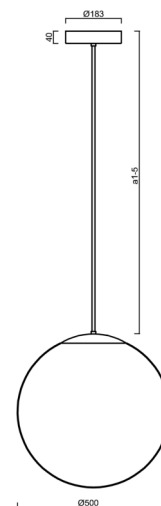

## **ADRIA P4 HP**

---

LED-5L08E950Z11/098/a5 B DALI 4K##

[WWW.OSMONT.CZ](http://WWW.OSMONT.CZ)

# ADRIA P4 HP

Product code: ADR62559

Type: LED-5L08E950Z11/098/a5 B DALI 4K##

Short description of the luminaire: White colour | pendant high-power LED light DALI | TRIPLEX OPAL hand blown glass shade | rod pendant 100 cm |

## Technical

Types of luminaires	Dimmable
Mounting type	Suspended - rod
Base material	steel
Shade material	three-layer glass TRIPLEX OPAL
Base color	white Ral9003
Shade color	white
Holding the shade	steel holder
Mounting location	ceiling
Width	500 mm
Length	500 mm
Height	500 mm
Diameter	Ø 500 mm
Hinge length	1000 mm
mounting holes (diameter)	3xØ5mm
Cable entrance	2xØ16mm
Energy Class	D
Impact strength	IK01
Operating temperature	from -20°C to +30°C