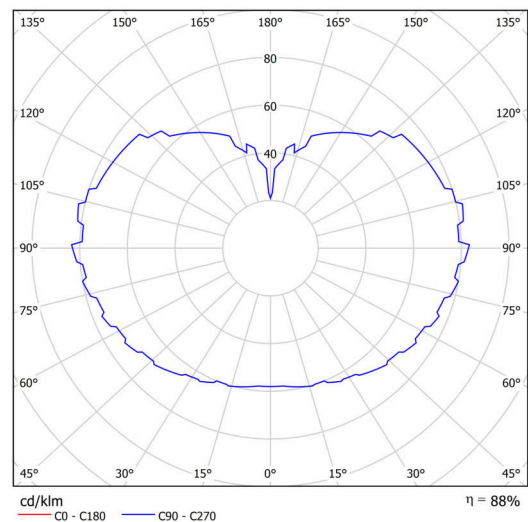

Technical

Types of luminaires	Dimmable
Mounting type	Suspended - rod
Base material	steel
Shade material	three-layer glass TRIPLEX OPAL
Base color	white Ral9003
Shade color	white
Holding the shade	steel holder
Mounting location	ceiling
Width	500 mm
Length	500 mm
Height	500 mm
Diameter	Ø 500 mm
Hinge length	800 mm
mounting holes (diameter)	3xØ5mm
Cable entrance	2xØ16mm
Energy Class	D
Impact strength	IK01
Operating temperature	from -20°C to +30°C

Luminous

Lum. flux of luminaire	8450 lm
Lum. flux of light source	9600 lm
Luminaire efficacy	143 lm/W
Temperature	4000 K
Rated life time LED L80/B10	100000 hours
CRI	Ra80
MacAdam	3
Blue light hazard	Risk group 0