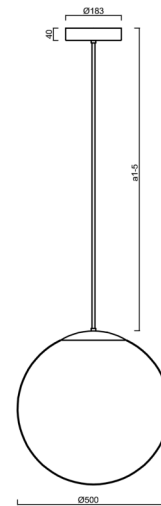

ADRIA P4 HP

LED-5L08E950Z11/098/a4 B DALI 4K##

WWW.OSMONT.CZ

ADRIA P4 HP

Product code: ADR62558

Type: LED-5L08E950Z11/098/a4 B DALI 4K##

Short description of the luminaire: White colour | pendant high-power LED light DALI | TRIPLEX OPAL hand blown glass shade | rod pendant 80 cm |

Technical

Types of luminaires	Dimmable
Mounting type	Suspended - rod
Base material	steel
Shade material	three-layer glass TRIPLEX OPAL
Base color	white Ral9003
Shade color	white
Holding the shade	steel holder
Mounting location	ceiling
Width	500 mm
Length	500 mm
Height	500 mm
Diameter	Ø 500 mm
Hinge length	800 mm
mounting holes (diameter)	3xØ5mm
Cable entrance	2xØ16mm
Energy Class	D
Impact strength	IK01
Operating temperature	from -20°C to +30°C

Eulum data for calculation programs are available at

Logistic

EAN	8591728058821
Weight NTTO	7.3 Kg
Weight BTTO	9.1 Kg
Number of cartons	2 pcs
Package volume	0.157 m ³
Package 1 width	0.52 m
Package 1 length	0.52 m
Package 1 height	0.53 m
Warranty*	60 months

*The warranty for the batteries is valid for 12 months from the date of purchase.

Installation dimensions:

Additional assortment:

Lampshade

Product code	Name	Color	Description	Picture	Drawing
20041	098	white	příslušenství		