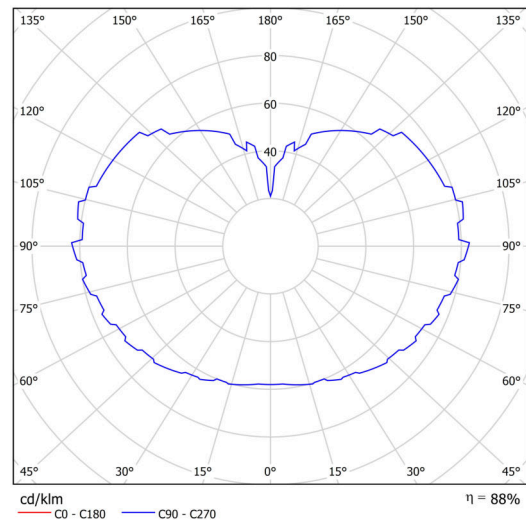

Technical

Types of luminaires	Dimmable
Mounting type	Suspended - rod
Base material	steel
Shade material	three-layer glass TRIPLEX OPAL
Base color	white Ral9003
Shade color	white
Holding the shade	steel holder
Mounting location	ceiling
Width	500 mm
Length	500 mm
Height	500 mm
Diameter	Ø 500 mm
Hinge length	400 mm
mounting holes (diameter)	3xØ5mm
Cable entrance	2xØ16mm
Energy Class	D
Impact strength	IK01
Operating temperature	from -20°C to +30°C

Luminous

Lum. flux of luminaire	8450 lm
Lum. flux of light source	9600 lm
Luminaire efficacy	143 lm/W
Temperature	4000 K
Rated life time LED L80/B10	100000 hours
CRI	Ra80
MacAdam	3
Blue light hazard	Risk group 0