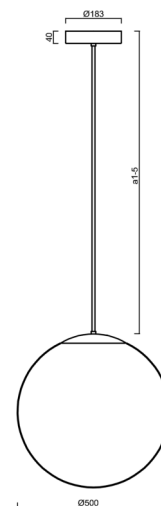

ADRIA P4 HP

LED-5L08E950Z11/098/a1 B DALI 4K##

WWW.OSMONT.CZ

ADRIA P4 HP

Product code: ADR62555

Type: LED-5L08E950Z11/098/a1 B DALI 4K##

Short description of the luminaire: White colour | pendant high-power LED light DALI | TRIPLEX OPAL hand blown glass shade | rod pendant 20 cm |

Technical

Types of luminaires	Dimmable
Mounting type	Suspended - rod
Base material	steel
Shade material	three-layer glass TRIPLEX OPAL
Base color	white Ral9003
Shade color	white
Holding the shade	steel holder
Mounting location	ceiling
Width	500 mm
Length	500 mm
Height	500 mm
Diameter	Ø 500 mm
Hinge length	200 mm
mounting holes (diameter)	3xØ5mm
Cable entrance	2xØ16mm
Energy Class	D
Impact strength	IK01
Operating temperature	from -20°C to +30°C

Eulum data for calculation programs are available at

Logistic

EAN	8591728058791
Weight NTTO	7.1 Kg
Weight BTTO	8.9 Kg
Number of cartons	2 pcs
Package volume	0.157 m ³
Package 1 width	0.52 m
Package 1 length	0.52 m
Package 1 height	0.53 m
Warranty*	60 months

*The warranty for the batteries is valid for 12 months from the date of purchase.

Installation dimensions:

Additional assortment:

Lampshade

Product code	Name	Color	Description	Picture	Drawing
20041	098	white	příslušenství		