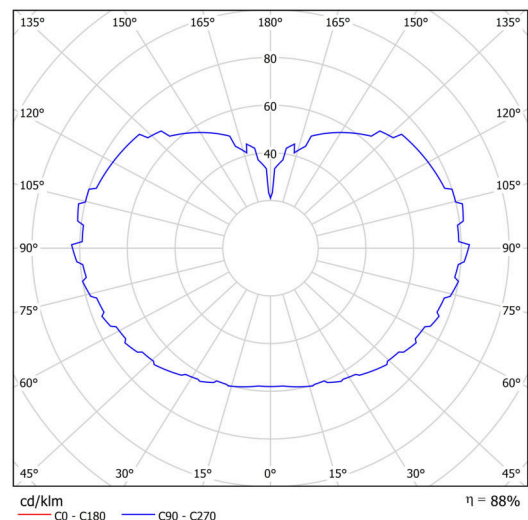

Technical

Types of luminaires	Dimmable
Mounting type	Suspended - rod
Base material	steel
Shade material	three-layer glass TRIPLEX OPAL
Base color	white Ral9003
Shade color	white
Holding the shade	steel holder
Mounting location	ceiling
Width	500 mm
Length	500 mm
Height	500 mm
Diameter	Ø 500 mm
Hinge length	200 mm
mounting holes (diameter)	3xØ5mm
Cable entrance	2xØ16mm
Energy Class	D
Impact strength	IK01
Operating temperature	from -20°C to +30°C

Luminous

Lum. flux of luminaire	8450 lm
Lum. flux of light source	9600 lm
Luminaire efficacy	143 lm/W
Temperature	4000 K
Rated life time LED L80/B10	100000 hours
CRI	Ra80
MacAdam	3
Blue light hazard	Risk group 0