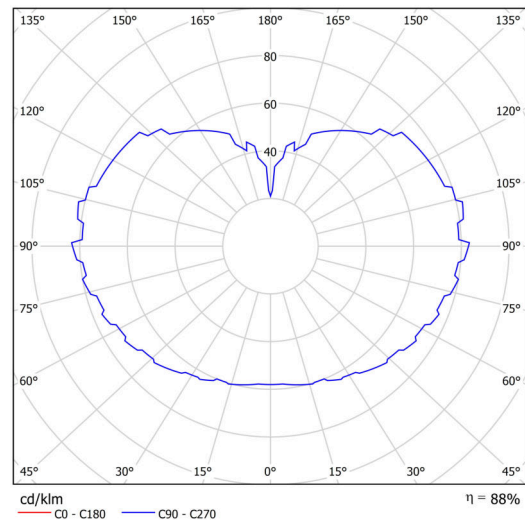

Technical

Types of luminaires	Classic on/off
Mounting type	Suspended - rod
Base material	steel
Shade material	three-layer glass TRIPLEX OPAL
Base color	white Ral9003
Shade color	white
Holding the shade	steel holder
Mounting location	ceiling
Width	500 mm
Length	500 mm
Height	500 mm
Diameter	Ø 500 mm
Hinge length	800 mm
mounting holes (diameter)	3xØ5mm
Cable entrance	2xØ16mm
Energy Class	D
Impact strength	IK01
Operating temperature	from -20°C to +30°C

Luminous

Lum. flux of luminaire	8450 lm
Lum. flux of light source	9600 lm
Luminaire efficacy	143 lm/W
Temperature	4000 K
Rated life time LED L80/B10	100000 hours
CRI	Ra80
MacAdam	3
Blue light hazard	Risk group 0